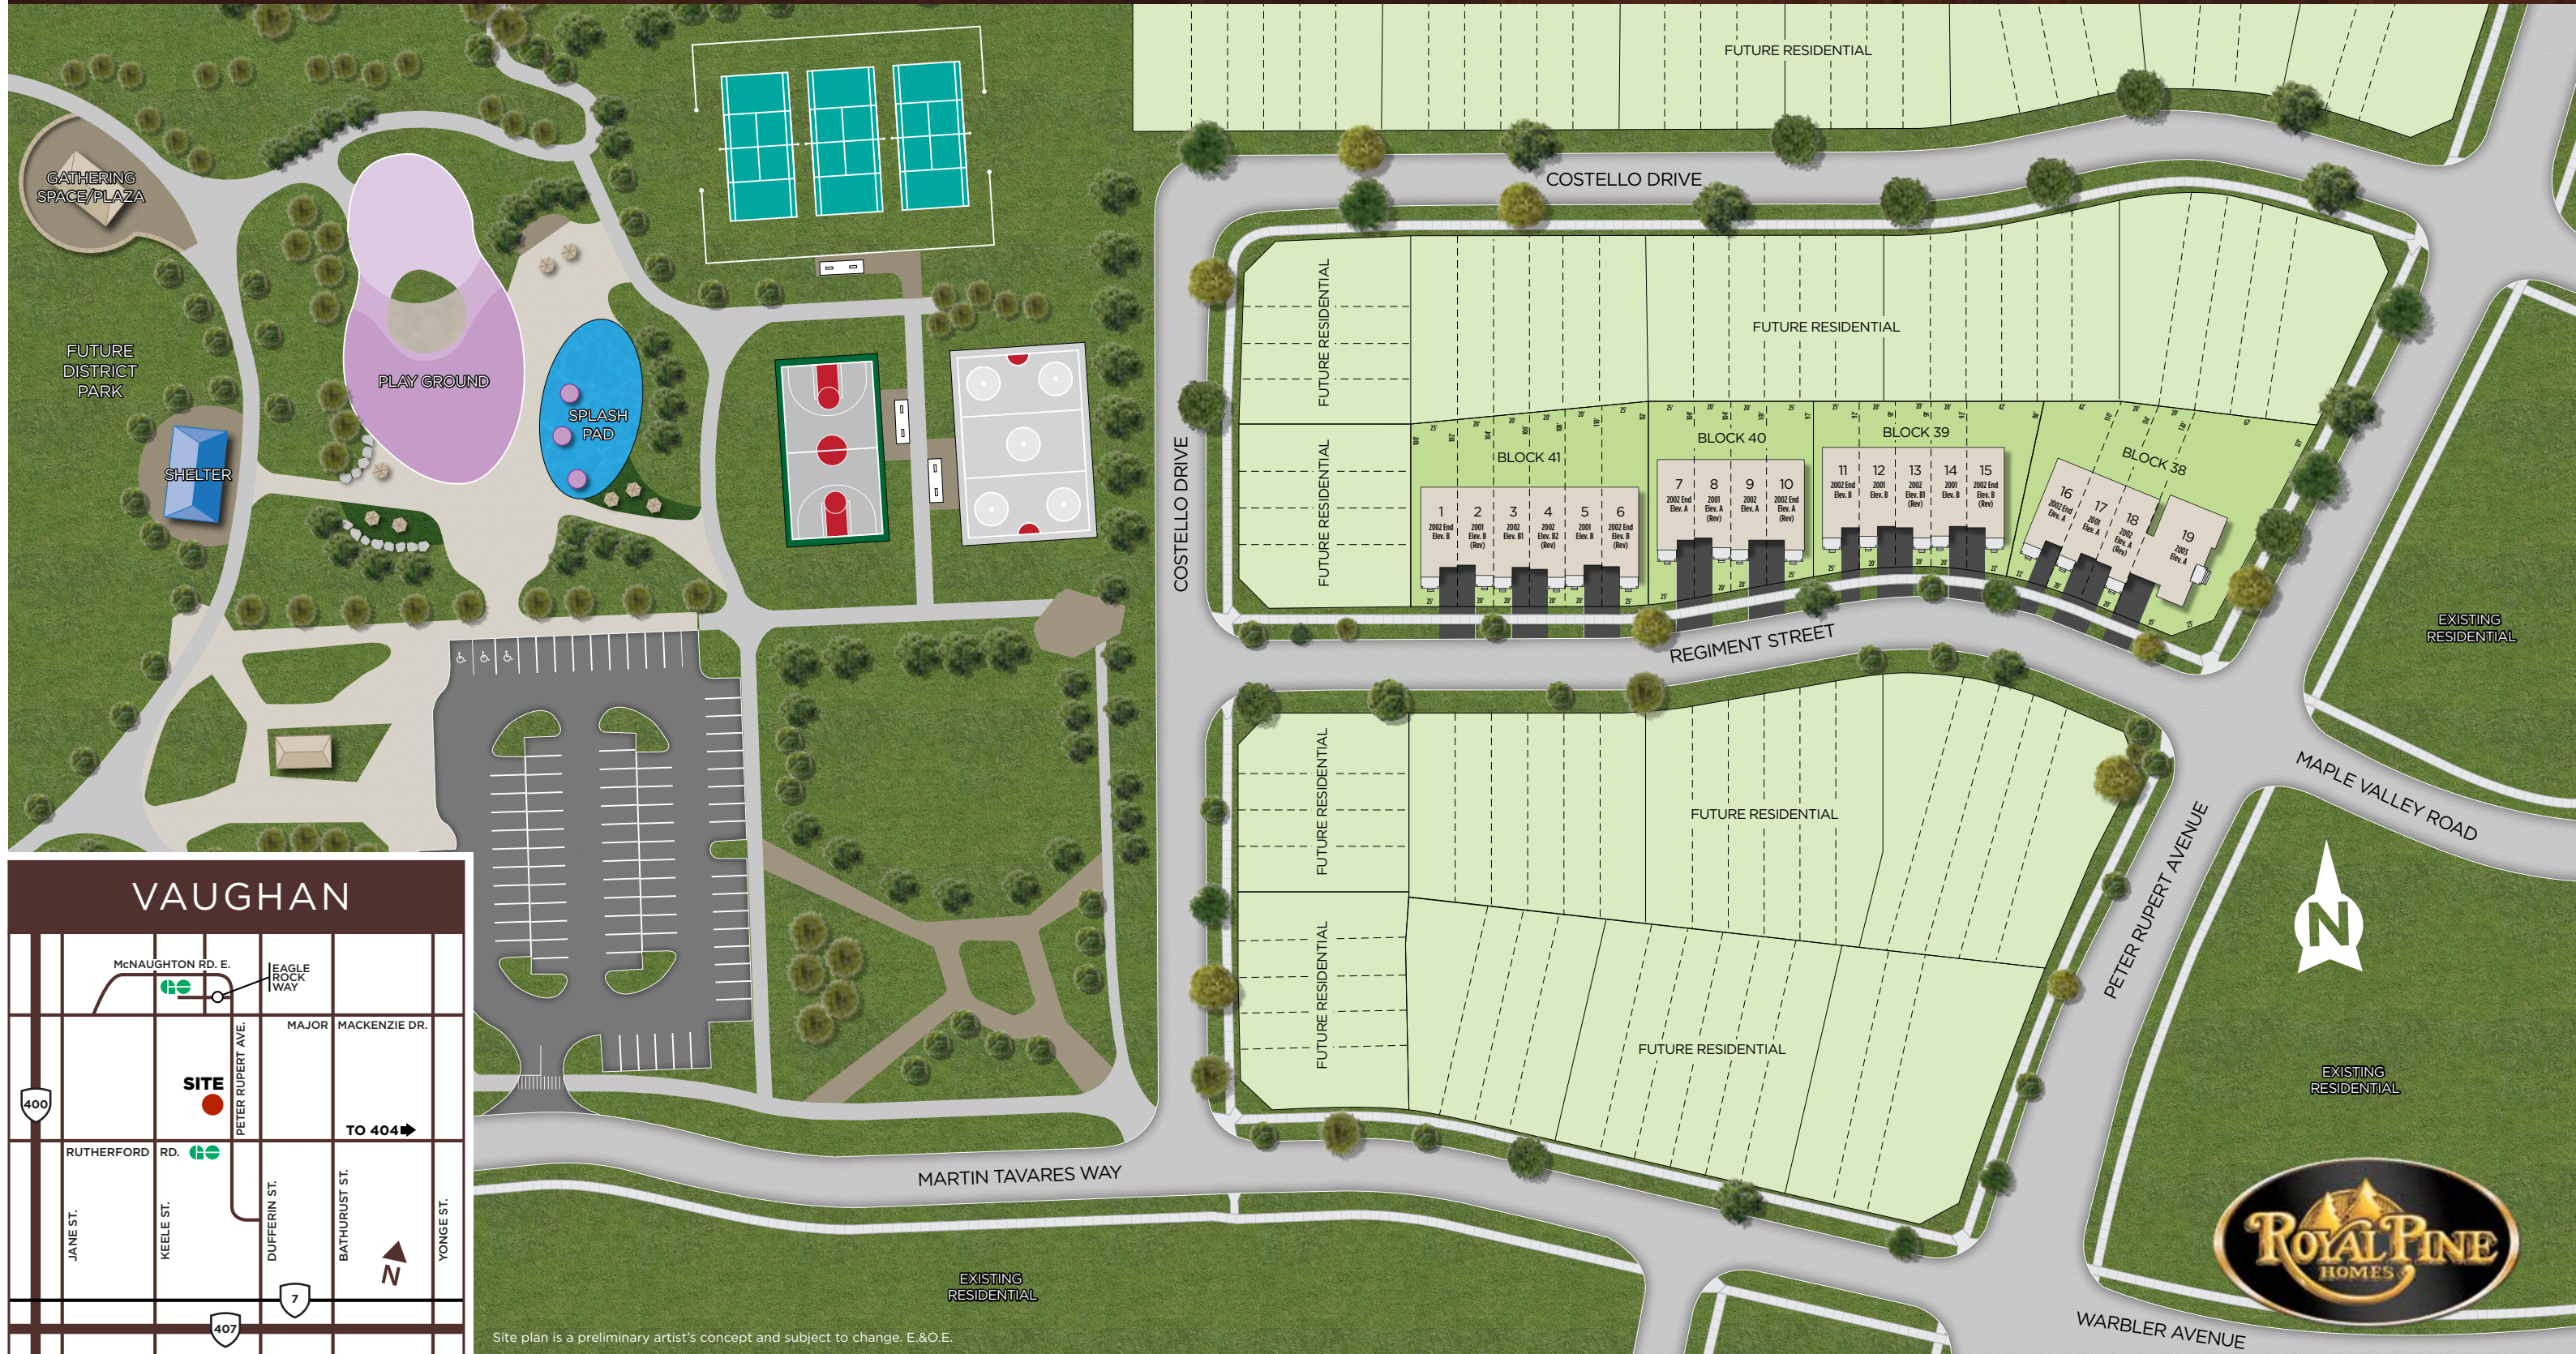

THE RIDGE  
at RUTHERFORD

# THE COMMUNITY SITE PLAN

Site plan is a preliminary artist's concept and subject to change. E.&O.E.