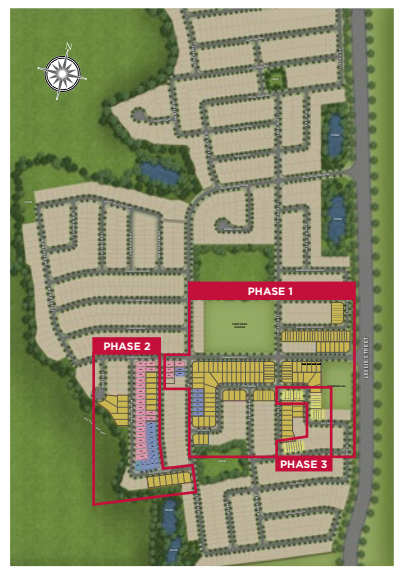

SITE PLAN

LEGEND

- DETACHED 38 FT. SINGLES
- DETACHED 45 FT. SINGLES
- DETACHED 41 FT. SINGLES
- 20 FT. TOWNHOMES
- FUTURE RESIDENTIAL

All plans and dimensions are approximate and subject to change at the discretion of the Vendor. Lot frontages refer to the minimum width of the lot at the building set back unless marked otherwise. Landscaping and park layout is artist's concept only. E. & O. E. April 2025