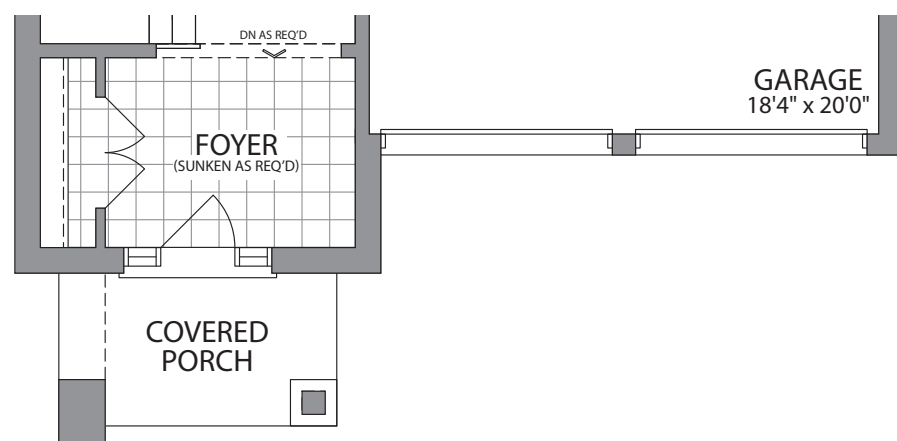

THE BLUE ELDER (38-03)

ELEVATION B  
**3105**  
SQUARE FEET

ELEVATION C  
**3105**  
SQUARE FEET

# THE BLUE ELDER (38-03)

ELEVATION A  
**3110**  
SQUARE FEET

ELEVATION B  
**3105**  
SQUARE FEET

ELEVATION C  
**3105**  
SQUARE FEET

**38'** LOTS

GROUND FLOOR ELEV. A

GROUND FLOOR ELEV. B

SECOND FLOOR ELEV. B