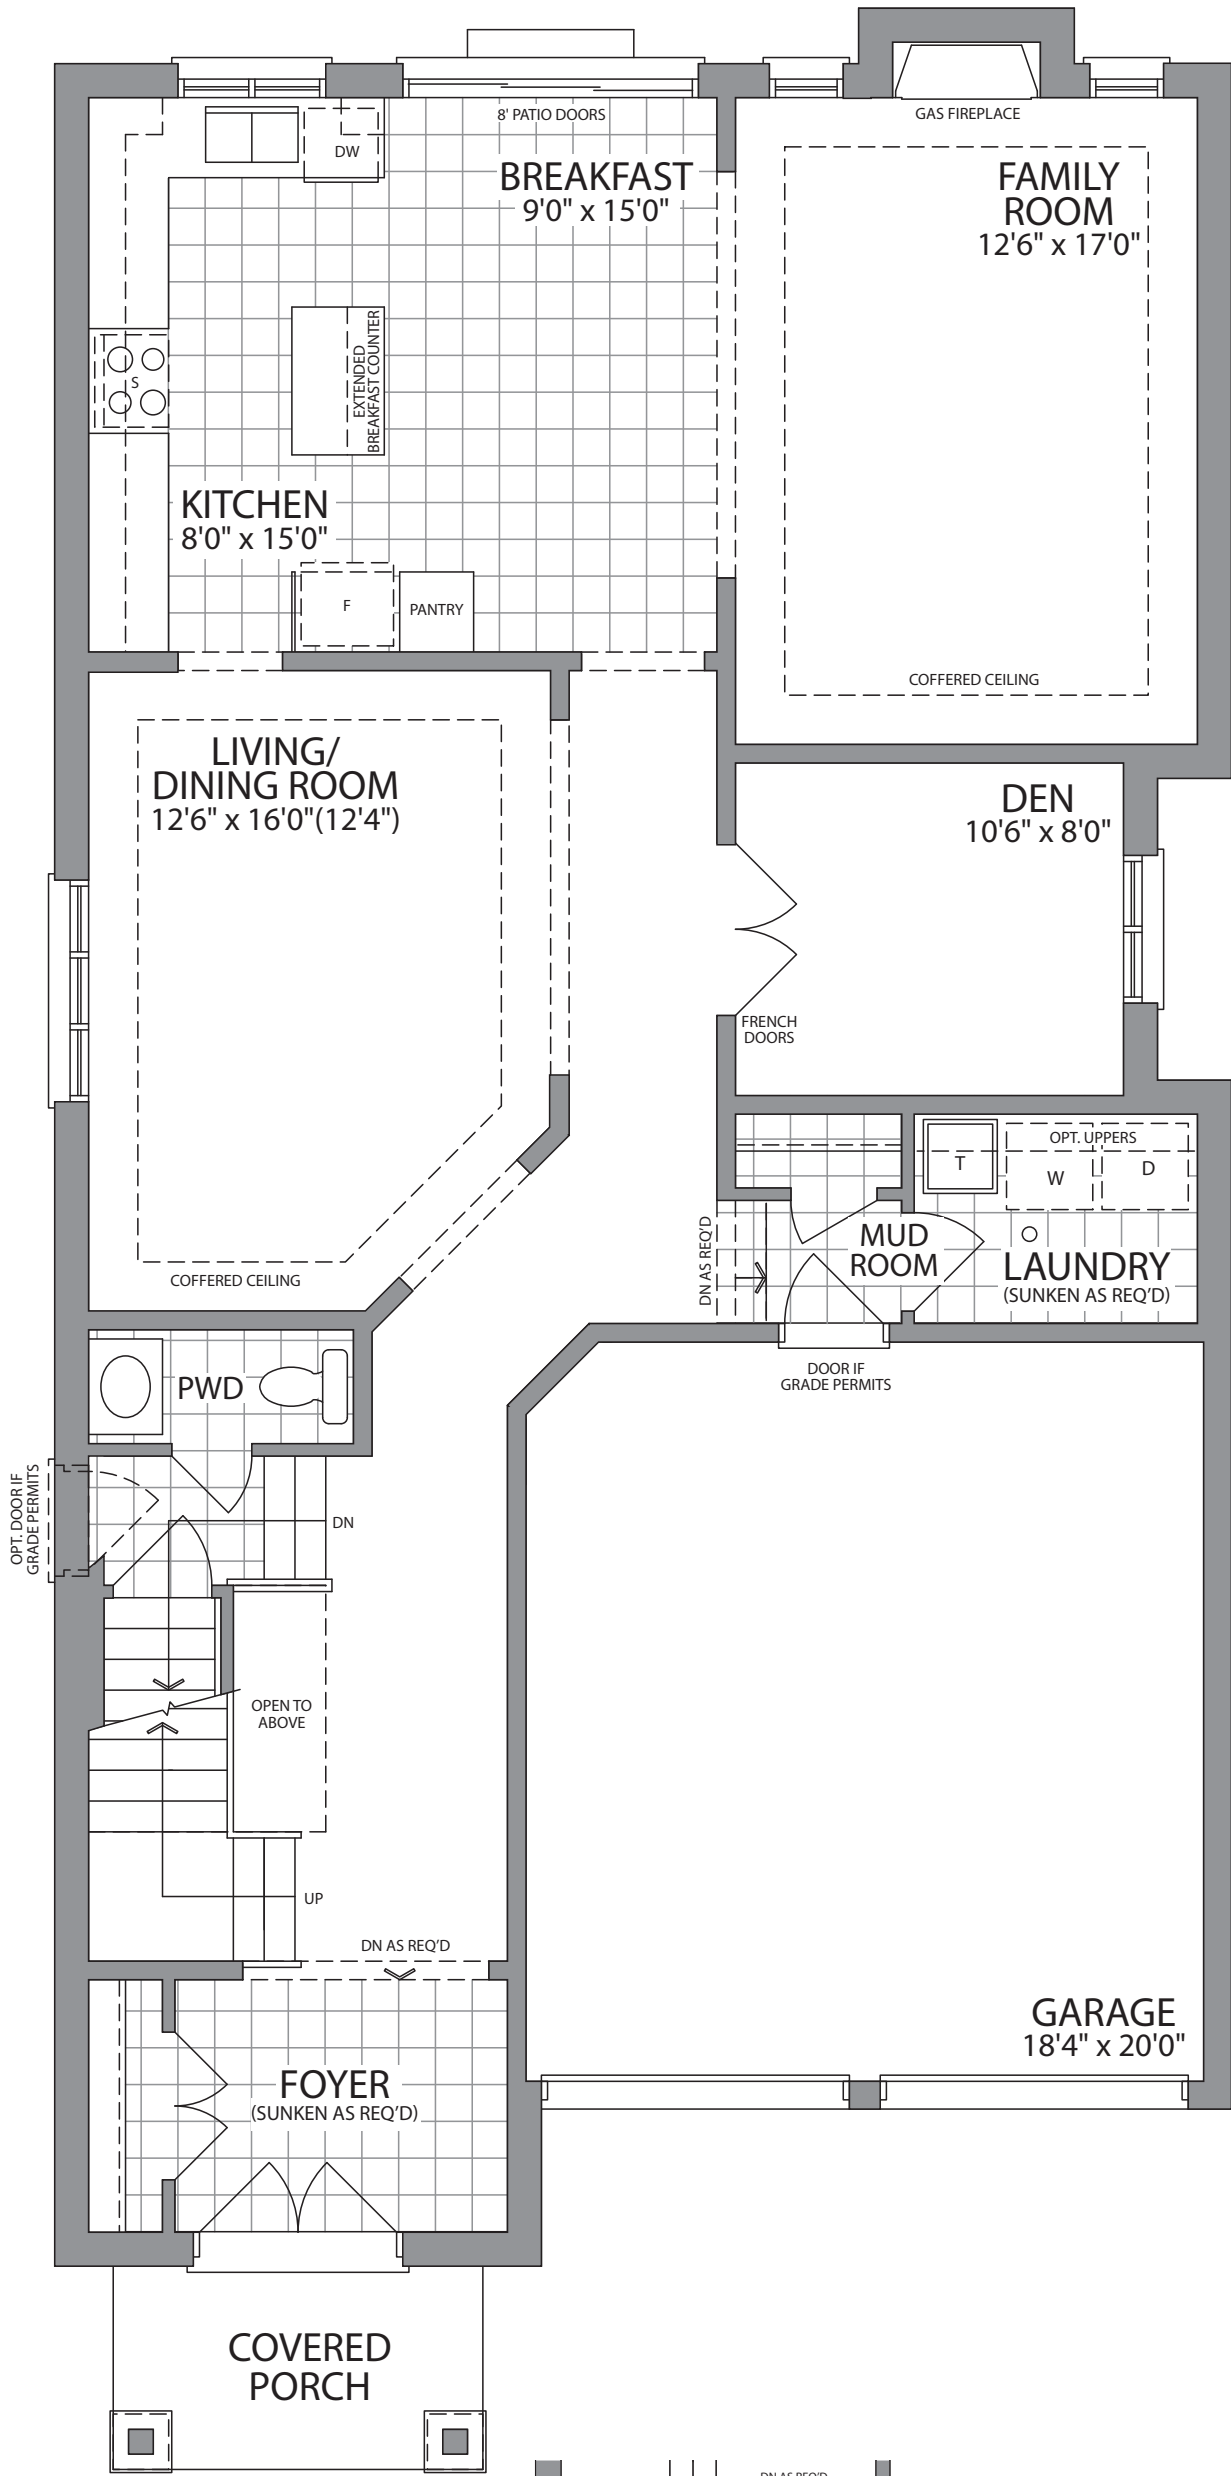

OAKRIDGE  
MEADOWS

ROYALPINEHOMES.COM

38' LOTS

THE BLUE ELDER (38-03)

ELEVATION A  
**3110**  
SQUARE FEET

38' LOTS

THE BLUE ELDER (38-03)

38' LOTS

THE BLUE ELDER (38-03)

ELEVATION B  
**3105**  
SQUARE FEET

ELEVATION C  
**3105**  
SQUARE FEET

# THE BLUE ELDER (38-03)

ELEVATION A  
**3110**  
SQUARE FEET

ELEVATION B  
**3105**  
SQUARE FEET

ELEVATION C  
**3105**  
SQUARE FEET

**38'** LOTS

GROUND FLOOR ELEV. A

GROUND FLOOR ELEV. B

SECOND FLOOR ELEV. B