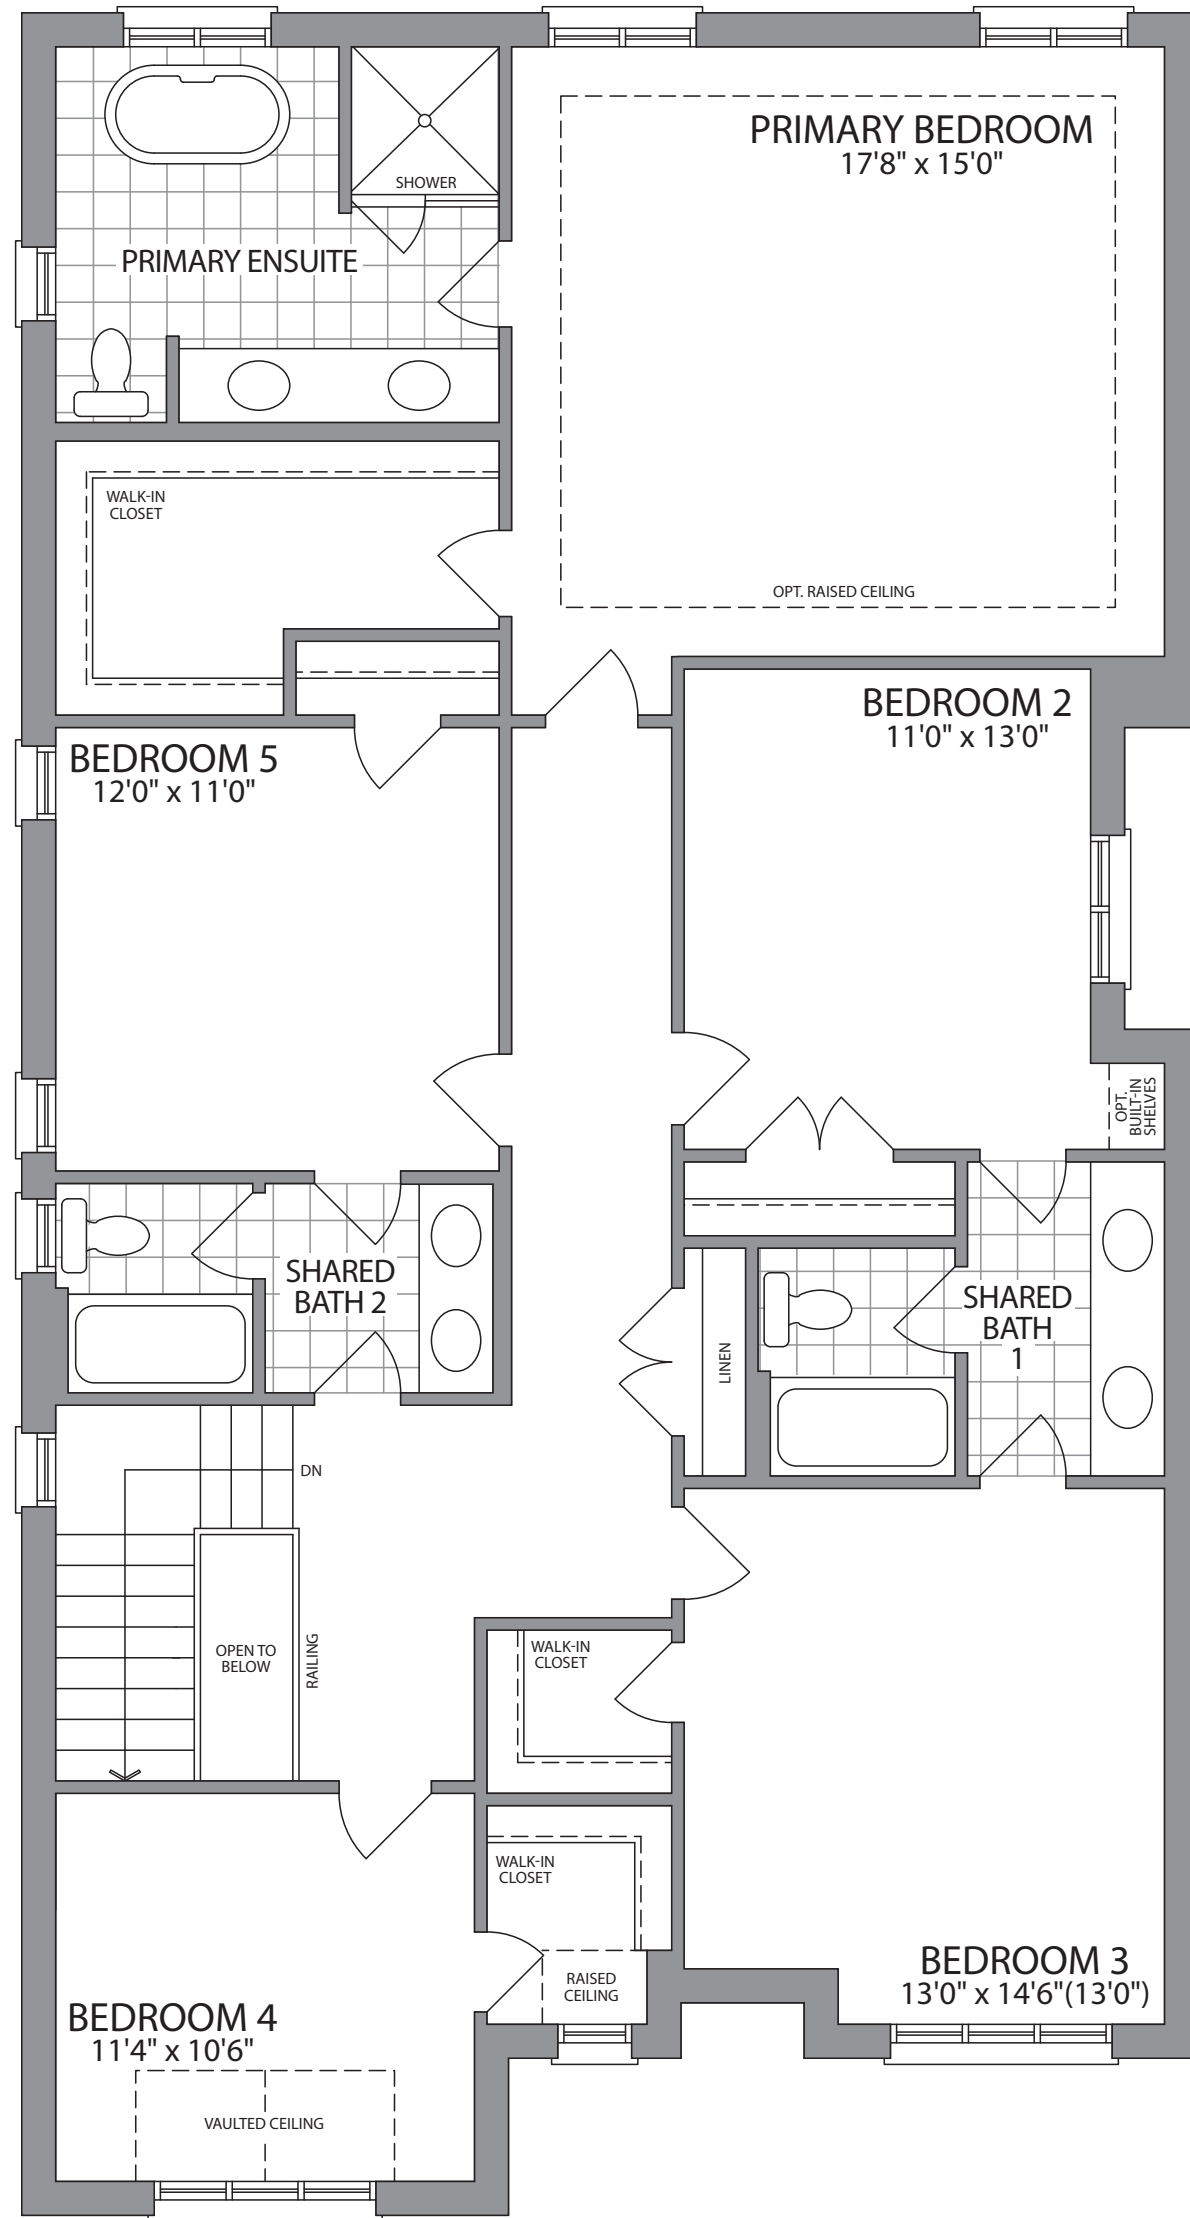

OAKRIDGE  
MEADOWS

ROYALPINEHOMES.COM

38' LOTS

THE BLUE ELDER (38-03)

ELEVATION A  
**3110**  
SQUARE FEET

38' LOTS

THE BLUE ELDER (38-03)

38' LOTS

THE BLUE ELDER (38-03)

ELEVATION B  
**3105**  
SQUARE FEET

ELEVATION C  
**3105**  
SQUARE FEET

# THE BLUE ELDER (38-03)

ELEVATION A  
**3110**  
SQUARE FEET

ELEVATION B  
**3105**  
SQUARE FEET

ELEVATION C  
**3105**  
SQUARE FEET

**38'** LOTS

GROUND FLOOR ELEV. A

GROUND FLOOR ELEV. B

SECOND FLOOR ELEV. B