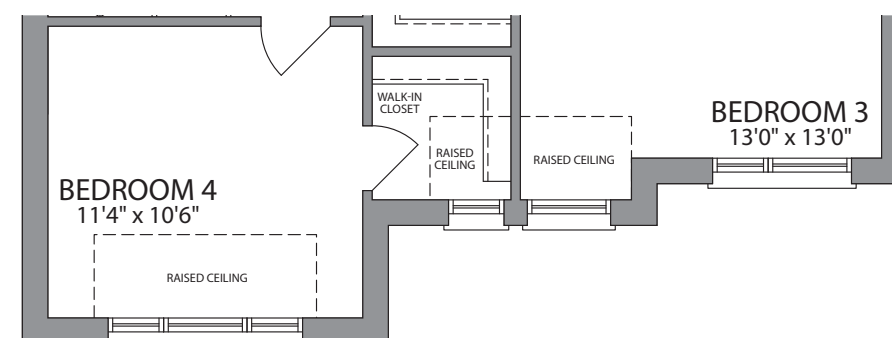

SECOND FLOOR ELEV. B

SECOND FLOOR ELEV. C