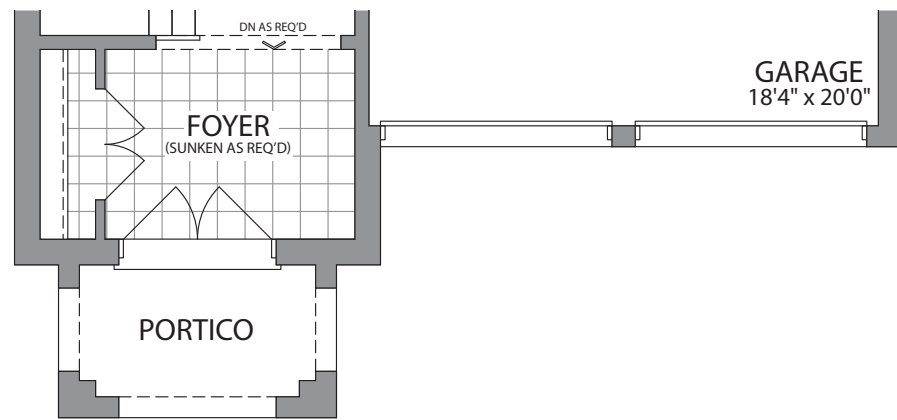

THE BLUE ELDER (38-03)

ELEVATION B  
**3105**  
SQUARE FEET

ELEVATION C  
**3105**  
SQUARE FEET

# THE BLUE ELDER (38-03)

ELEVATION A  
**3110**  
SQUARE FEET

ELEVATION B  
**3105**  
SQUARE FEET

ELEVATION C  
**3105**  
SQUARE FEET

**38'** LOTS

GROUND FLOOR ELEV. A

GROUND FLOOR ELEV. B

SECOND FLOOR ELEV. B