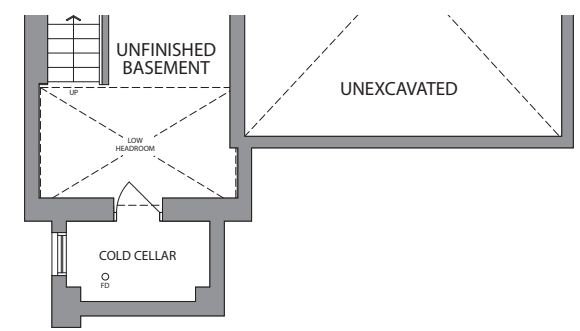

THE BLUE ELDER (38-03)

ELEVATION B  
**3105**  
SQUARE FEET

ELEVATION C  
**3105**  
SQUARE FEET

# THE BLUE ELDER (38-03)

ELEVATION A  
**3110**  
SQUARE FEET

ELEVATION B  
**3105**  
SQUARE FEET

ELEVATION C  
**3105**  
SQUARE FEET

**38'** LOTS

GROUND FLOOR ELEV. A

GROUND FLOOR ELEV. B

SECOND FLOOR ELEV. B