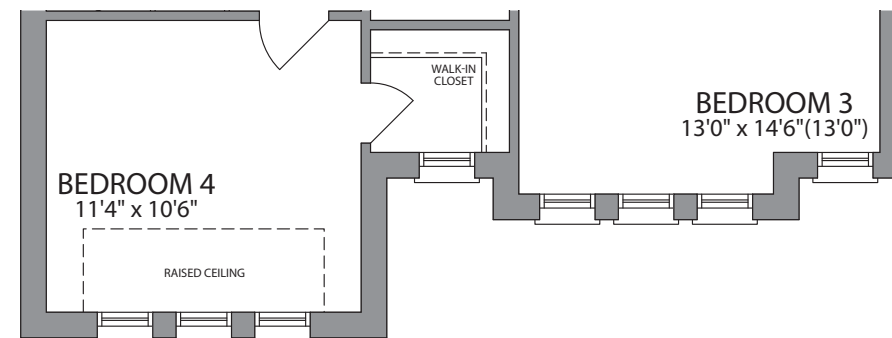

THE BLUE ELDER (38-03)

ELEVATION B  
**3105**  
SQUARE FEET

ELEVATION C  
**3105**  
SQUARE FEET

# THE BLUE ELDER (38-03)

ELEVATION A  
**3110**  
SQUARE FEET

ELEVATION B  
**3105**  
SQUARE FEET

ELEVATION C  
**3105**  
SQUARE FEET

**38'** LOTS

GROUND FLOOR ELEV. A

GROUND FLOOR ELEV. B

SECOND FLOOR ELEV. B