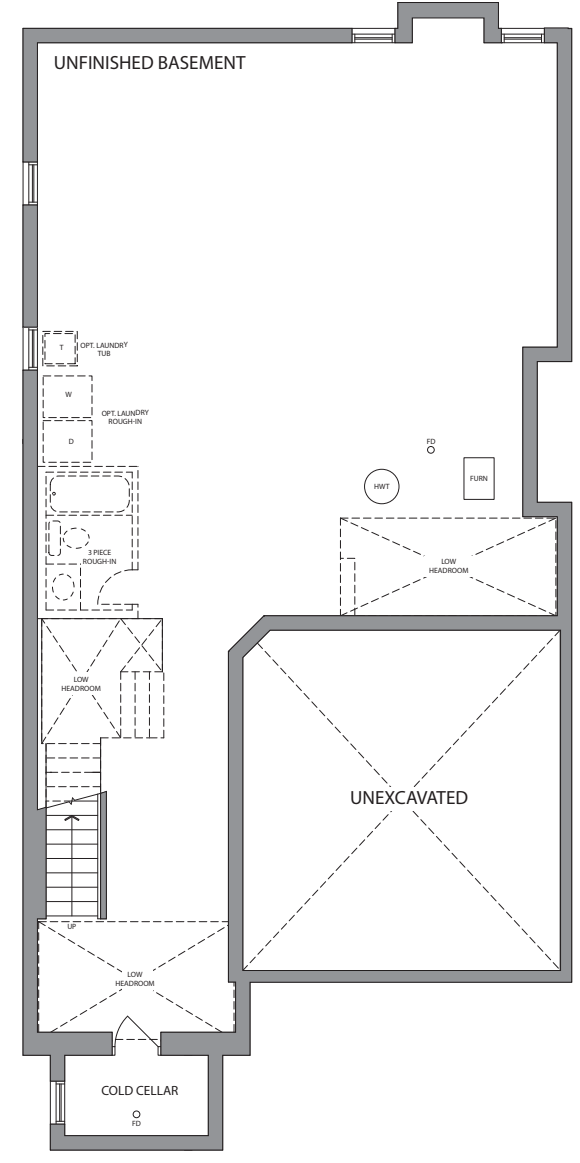

OAKRIDGE  
MEADOWS

ROYALPINEHOMES.COM

38' LOTS

THE BLUE ELDER (38-03)

ELEVATION A  
**3110**  
SQUARE FEET

38' LOTS

THE BLUE ELDER (38-03)

38' LOTS

THE BLUE ELDER (38-03)

ELEVATION B  
**3105**  
SQUARE FEET

ELEVATION C  
**3105**  
SQUARE FEET

# THE BLUE ELDER (38-03)

ELEVATION A  
**3110**  
SQUARE FEET

ELEVATION B  
**3105**  
SQUARE FEET

ELEVATION C  
**3105**  
SQUARE FEET

**38'** LOTS

GROUND FLOOR ELEV. A

GROUND FLOOR ELEV. B

SECOND FLOOR ELEV. B