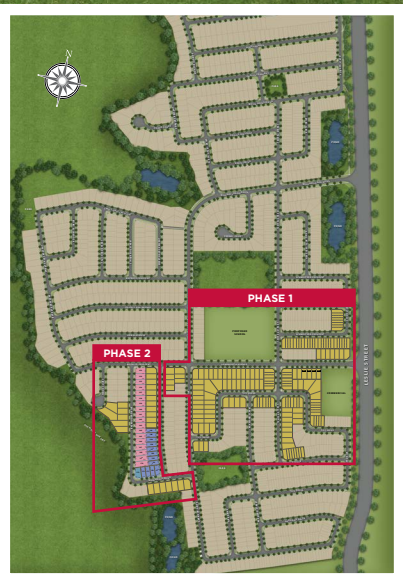

SITE PLAN

LEGEND

- DETACHED 38 FT. SINGLES
- DETACHED 45 FT. SINGLES
- DETACHED 41 FT. SINGLES
- FUTURE RESIDENTIAL

20 FT. TOWNHOMES ARE **TEMPORARILY** SOLD OUT.

All plans and dimensions are approximate and subject to change at the discretion of the Vendor. Lot frontages refer to the minimum width of the lot at the building set back unless marked otherwise. Landscaping and park layout is artist's concept only. E. & O. E. October 2023