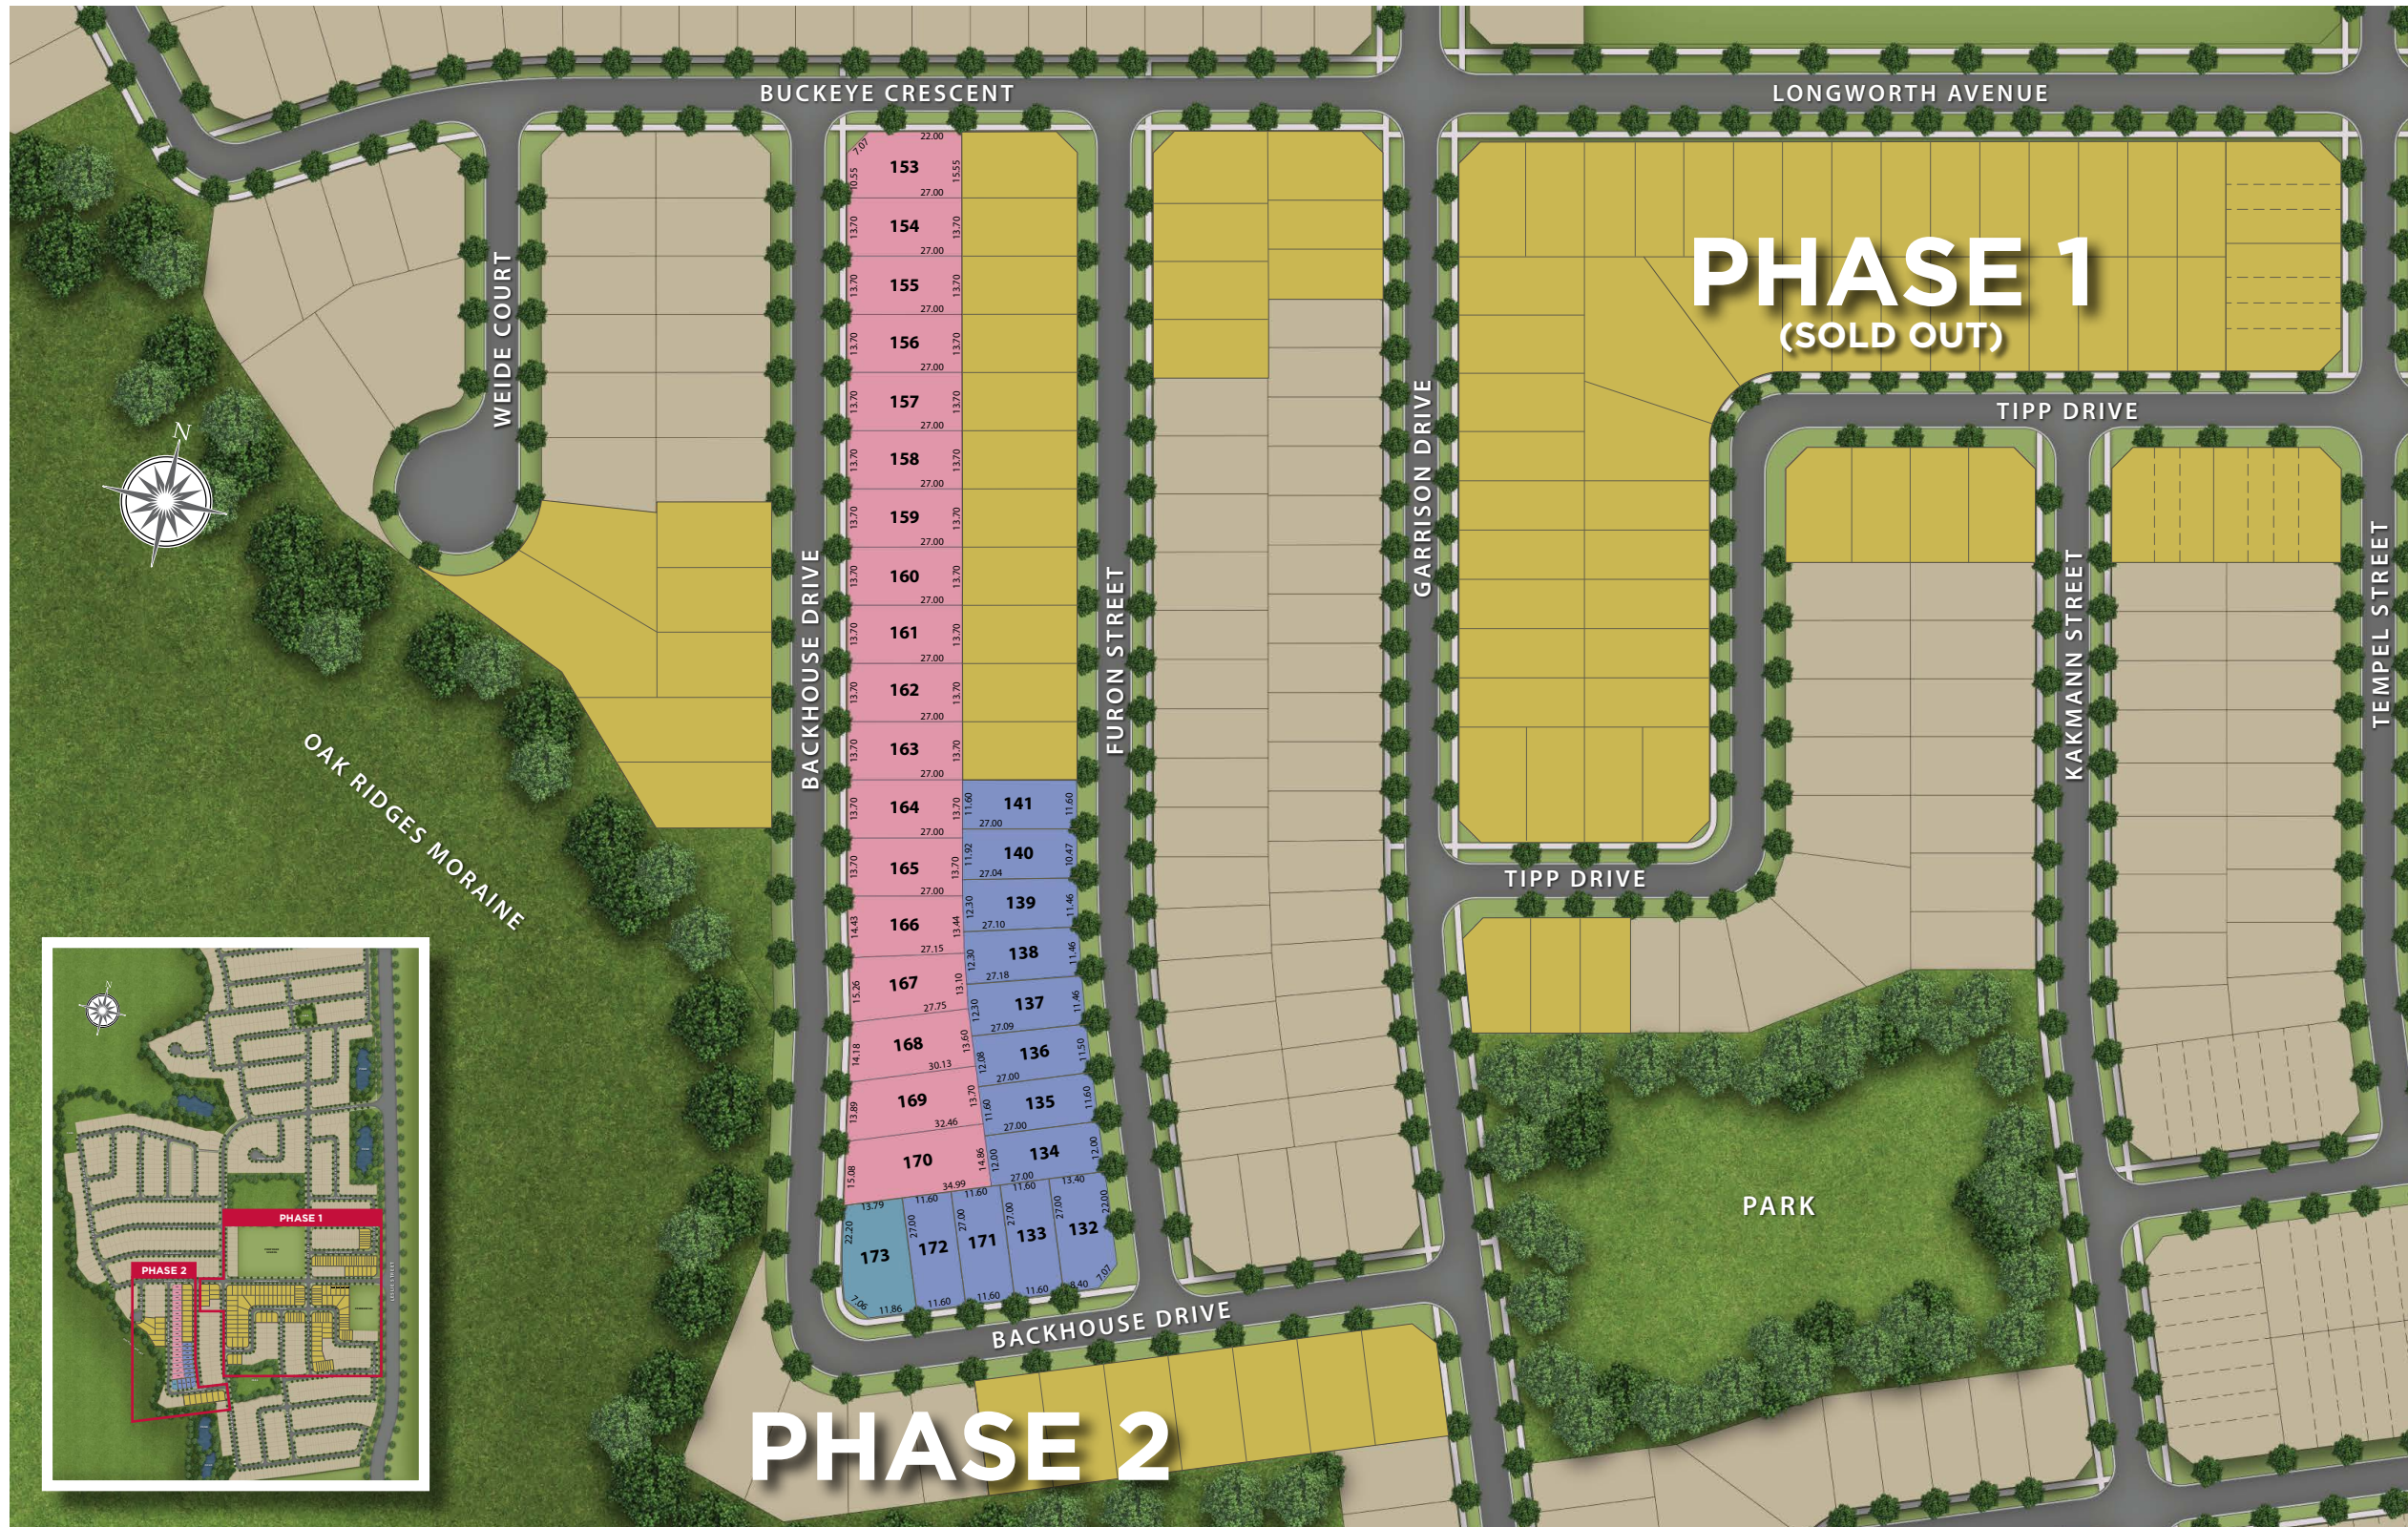

SITE PLAN

LEGEND

- DETACHED 38 FT. SINGLES
- DETACHED 45 FT. SINGLES
- DETACHED 41 FT. SINGLES
- FUTURE RESIDENTIAL

20 FT. TOWNHOMES ARE **TEMPORARILY** SOLD OUT.

All plans and dimensions are approximate and subject to change at the discretion of the Vendor. Lot frontages refer to the minimum width of the lot at the building set back unless marked otherwise. Landscaping and park layout is artist's concept only. E. & O. E. October 2023