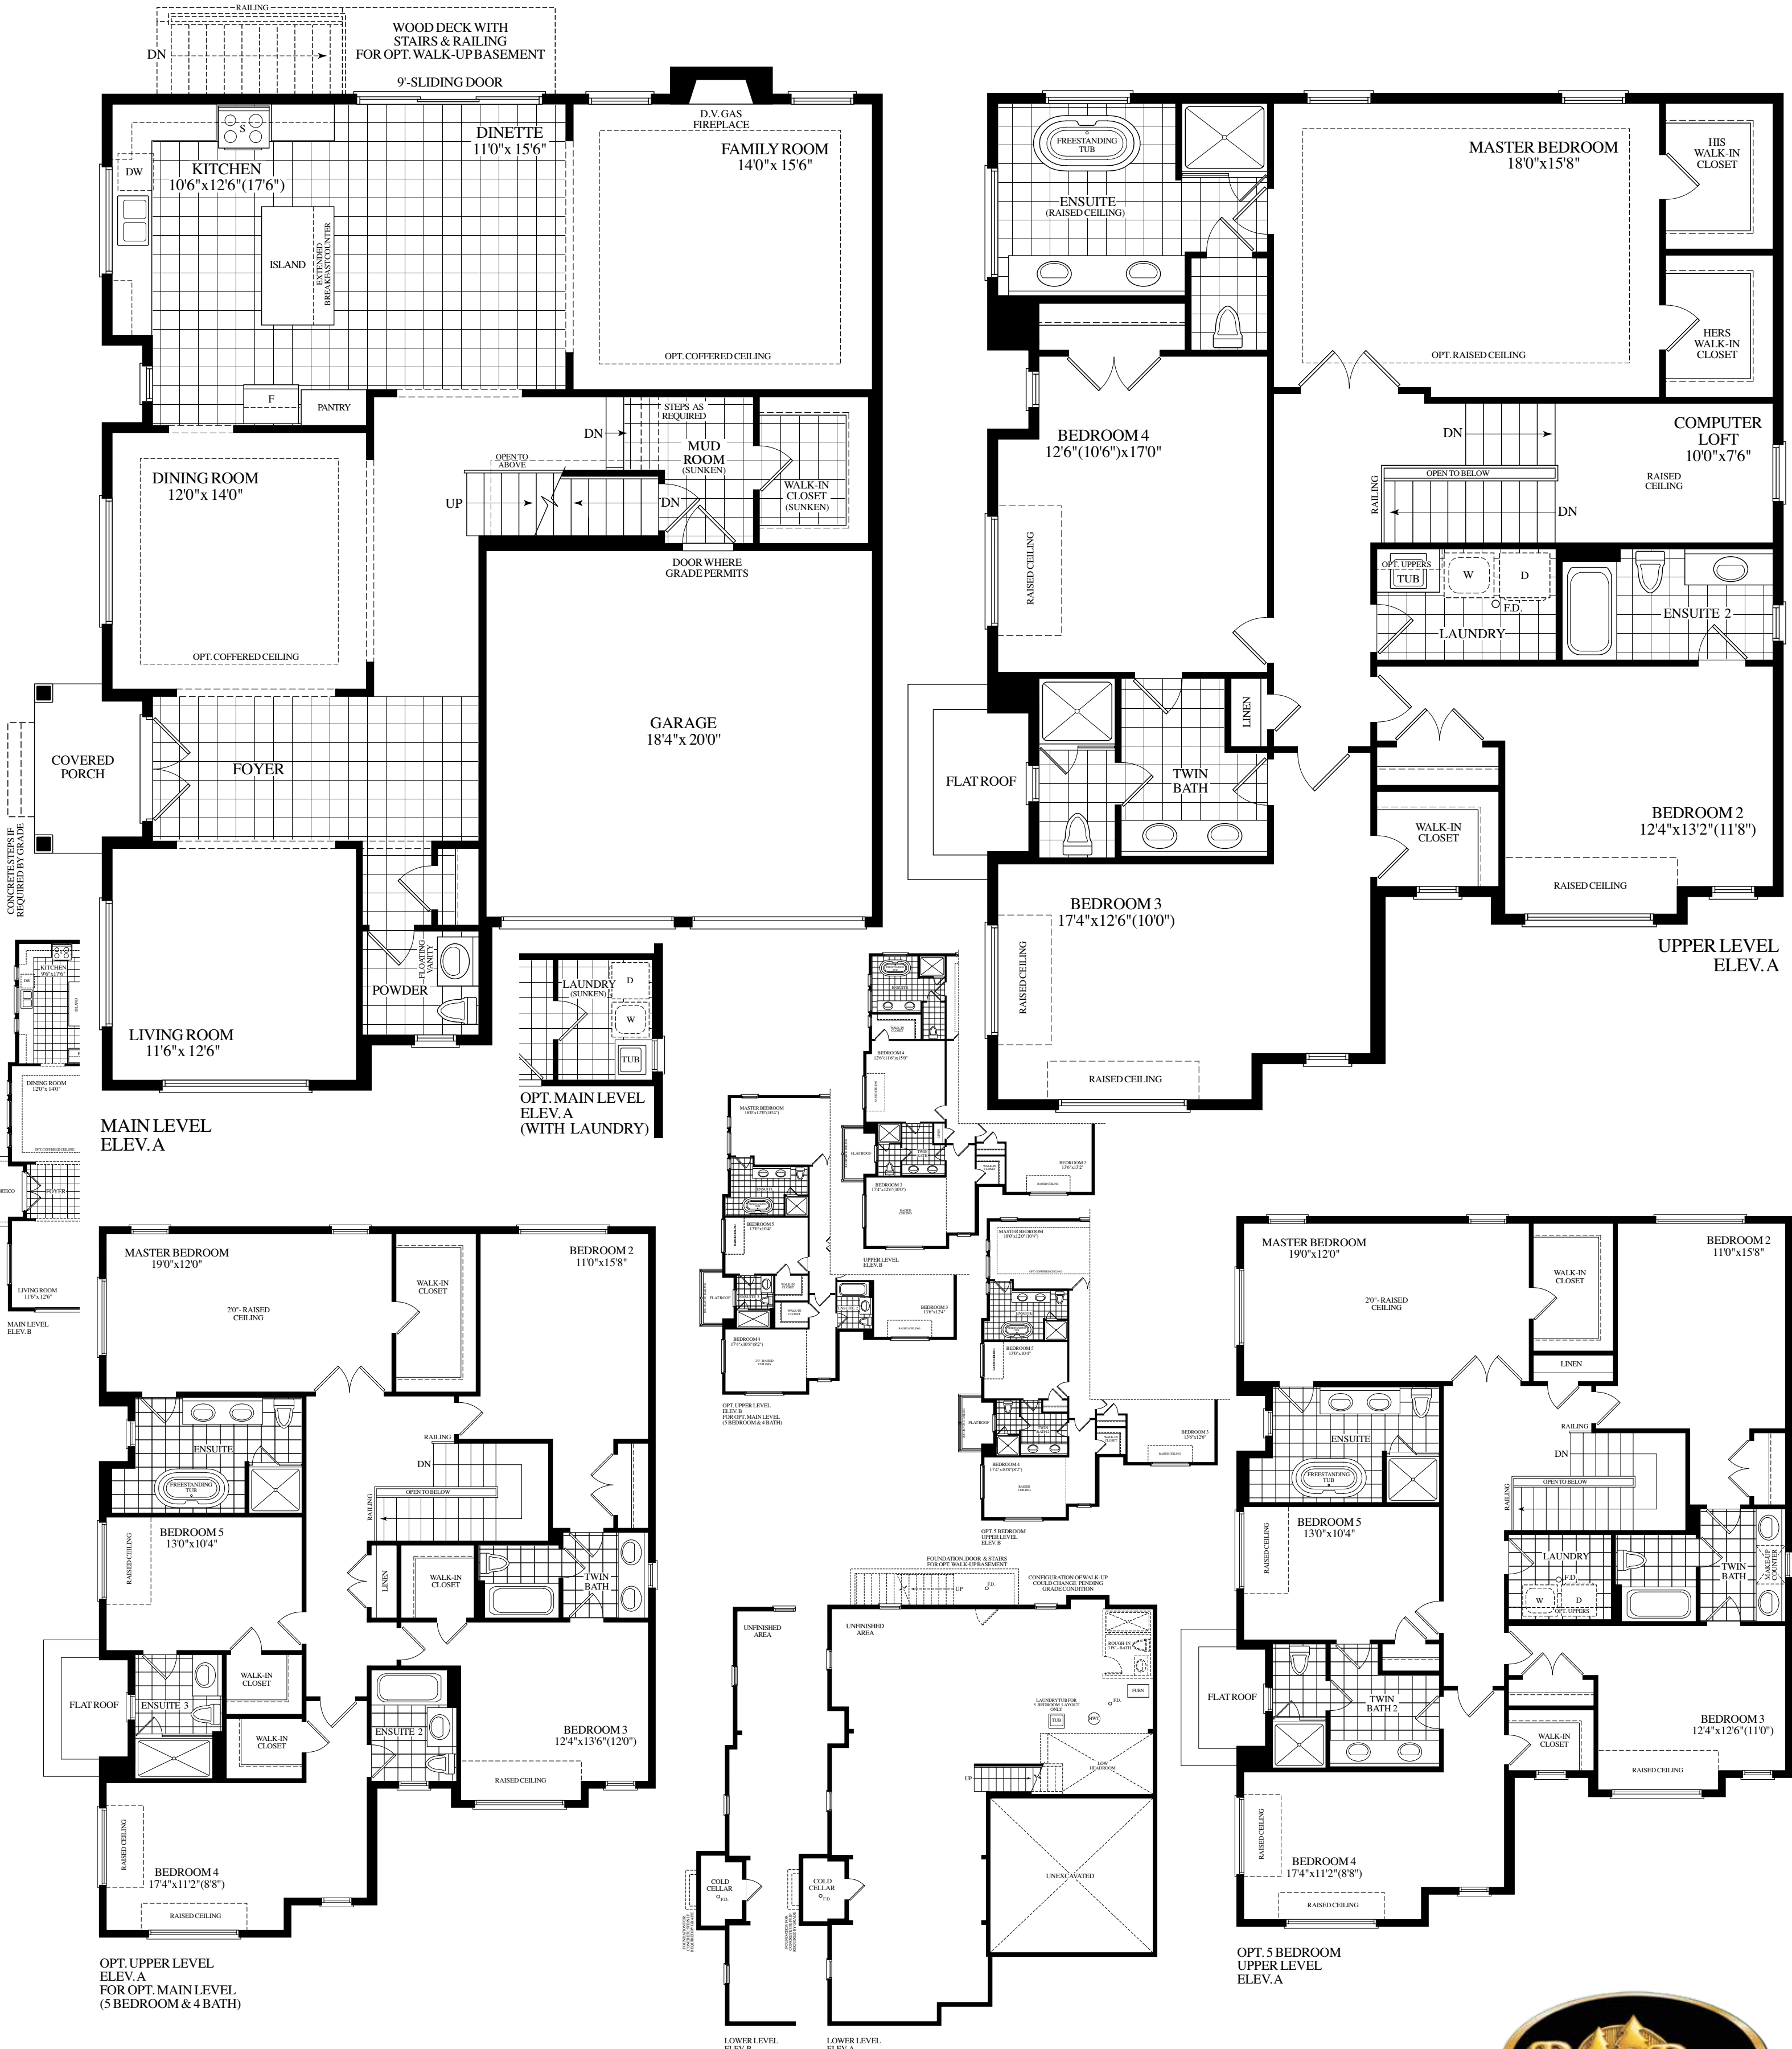

45' LOTS

THE FERNWOOD (45-06 CORNER)

ELEVATION A
3350
SQUARE FEET

AKRIDGE
MEADOWS

45' LOTS

THE FERNWOOD (45-06 CORNER)

ELEVATION B
3350
SQUARE FEET

THE FERNWOOD (45-06 CORNER)

ELEVATION A
3350
SQUARE FEET

ELEVATION B
3350
SQUARE FEET

45' LOTS

INCLUDES 4 SQ.FT. OPEN AREA

Materials, specifications and floor plans are subject to change without notice. All renderings are artist's concept. All floor plans are approximate dimensions. Actual usable floor space may vary from the stated floor area. E.&O.E.