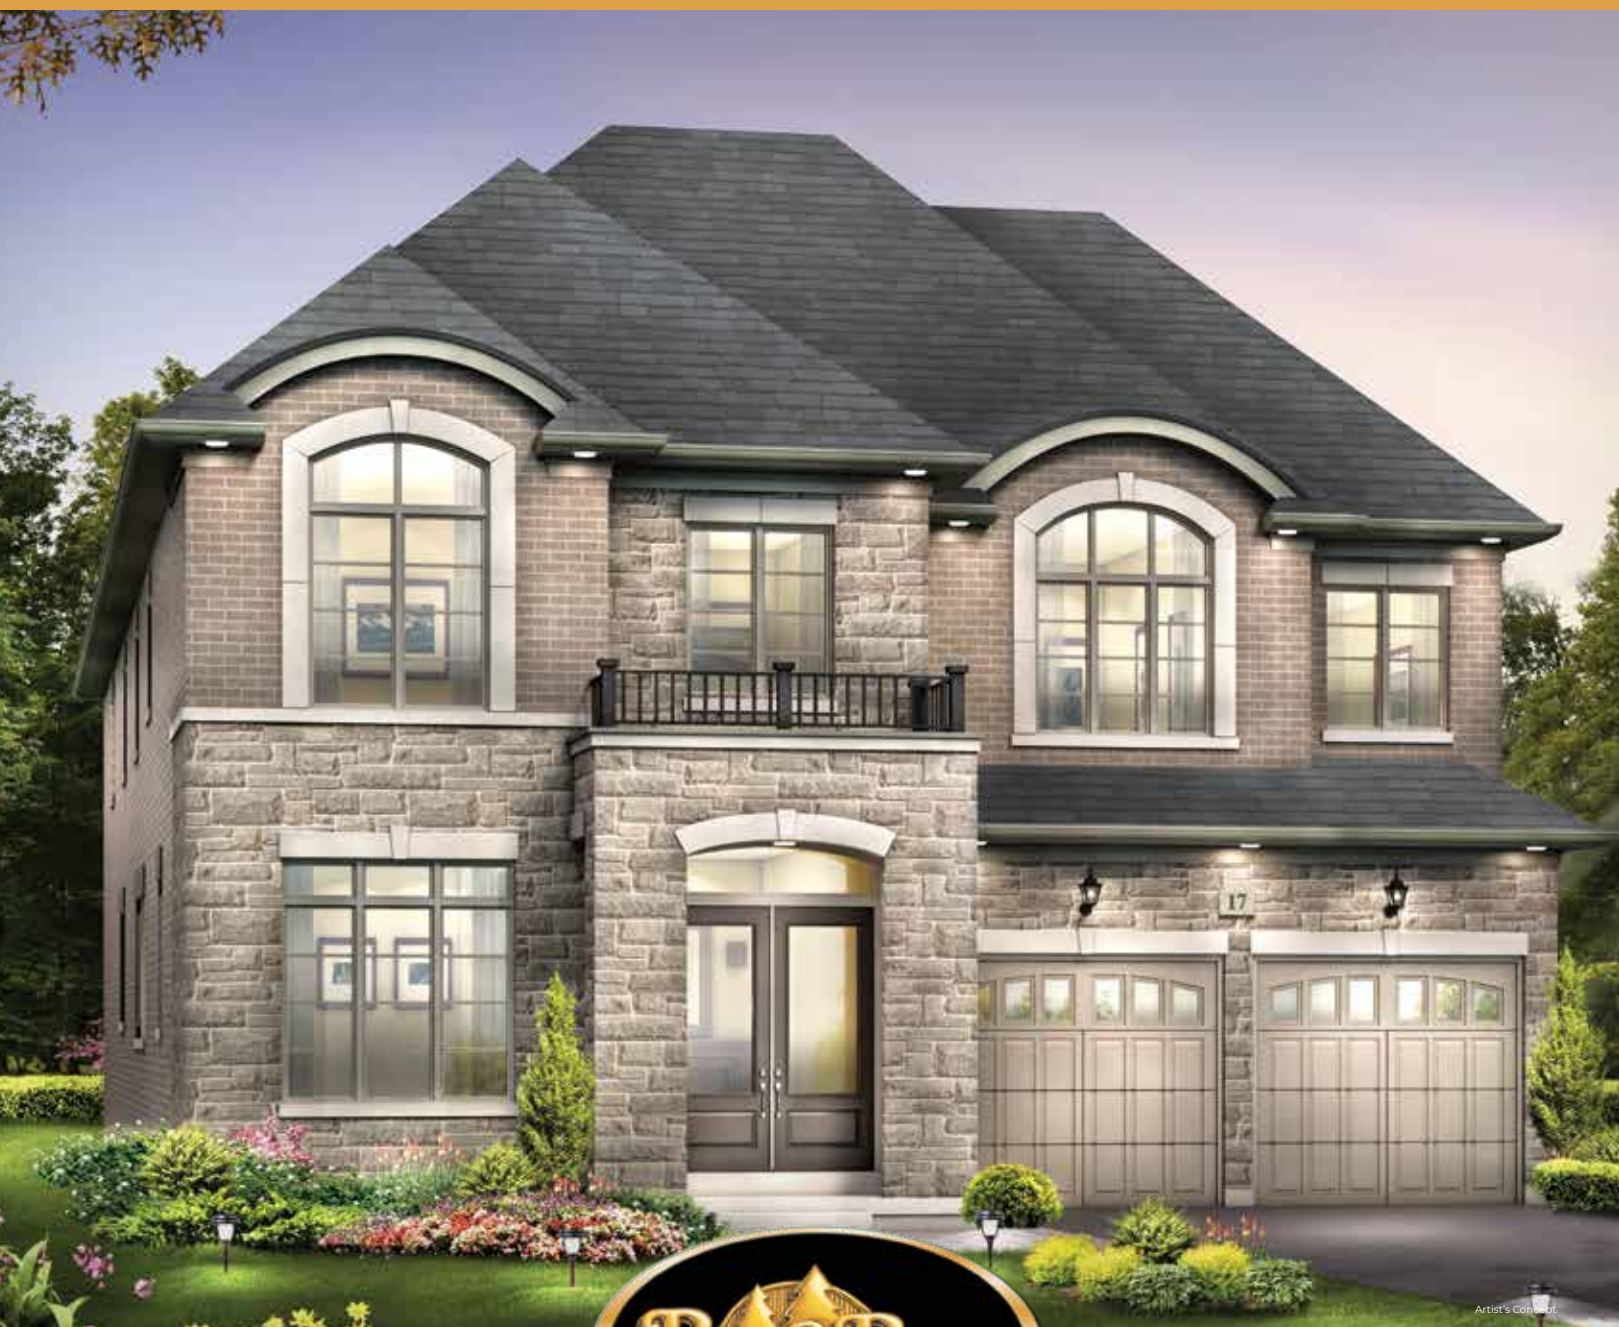

ELEVATION B
3225
SQUARE FEET