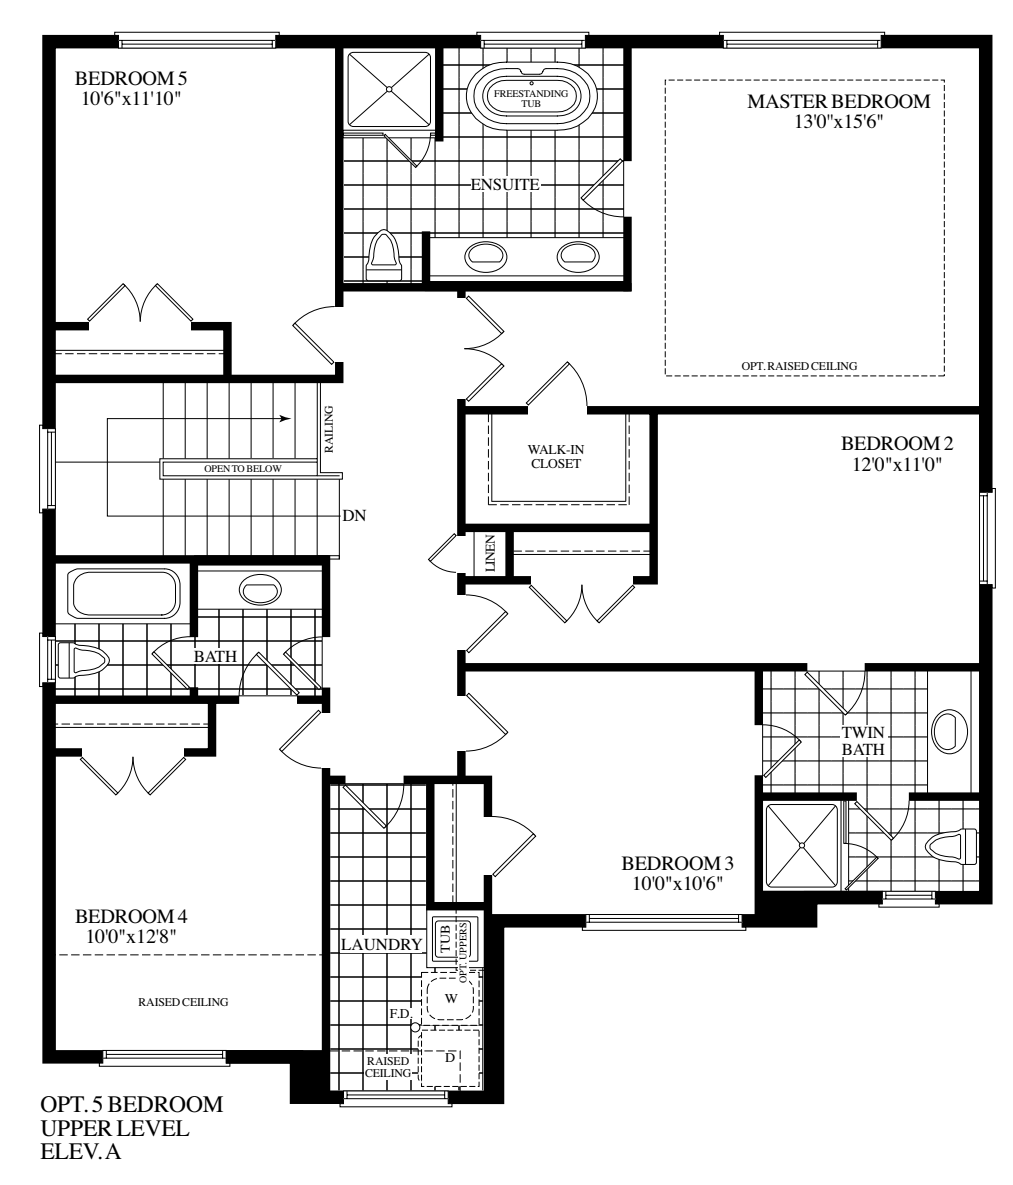

AKRIDGE  
MEADOWS

ROYALPINEHOMES.COM

45' LOTS

THE COURTNEY (45-01)

ELEVATION A  
**2840**  
SQUARE FEET

45' LOTS

THE COURTNEY (45-01)

45' LOTS

THE COURTNEY (45-01)

ELEVATION B  
**2845**  
SQUARE FEET

ELEVATION C  
**2845**  
SQUARE FEET

# THE COURTNEY (45-01)

ELEVATION A  
**2840**  
SQUARE FEET

ELEVATION B  
**2845**  
SQUARE FEET

ELEVATION C  
**2845**  
SQUARE FEET

**45'** LOTS

INCLUDES 3 SQ.FT. OPEN AREA

Materials, specifications and floor plans are subject to change without notice. All renderings are artist's concept. All floor plans are approximate dimensions. Actual usable floor space may vary from the stated floor area. E.&O.E.