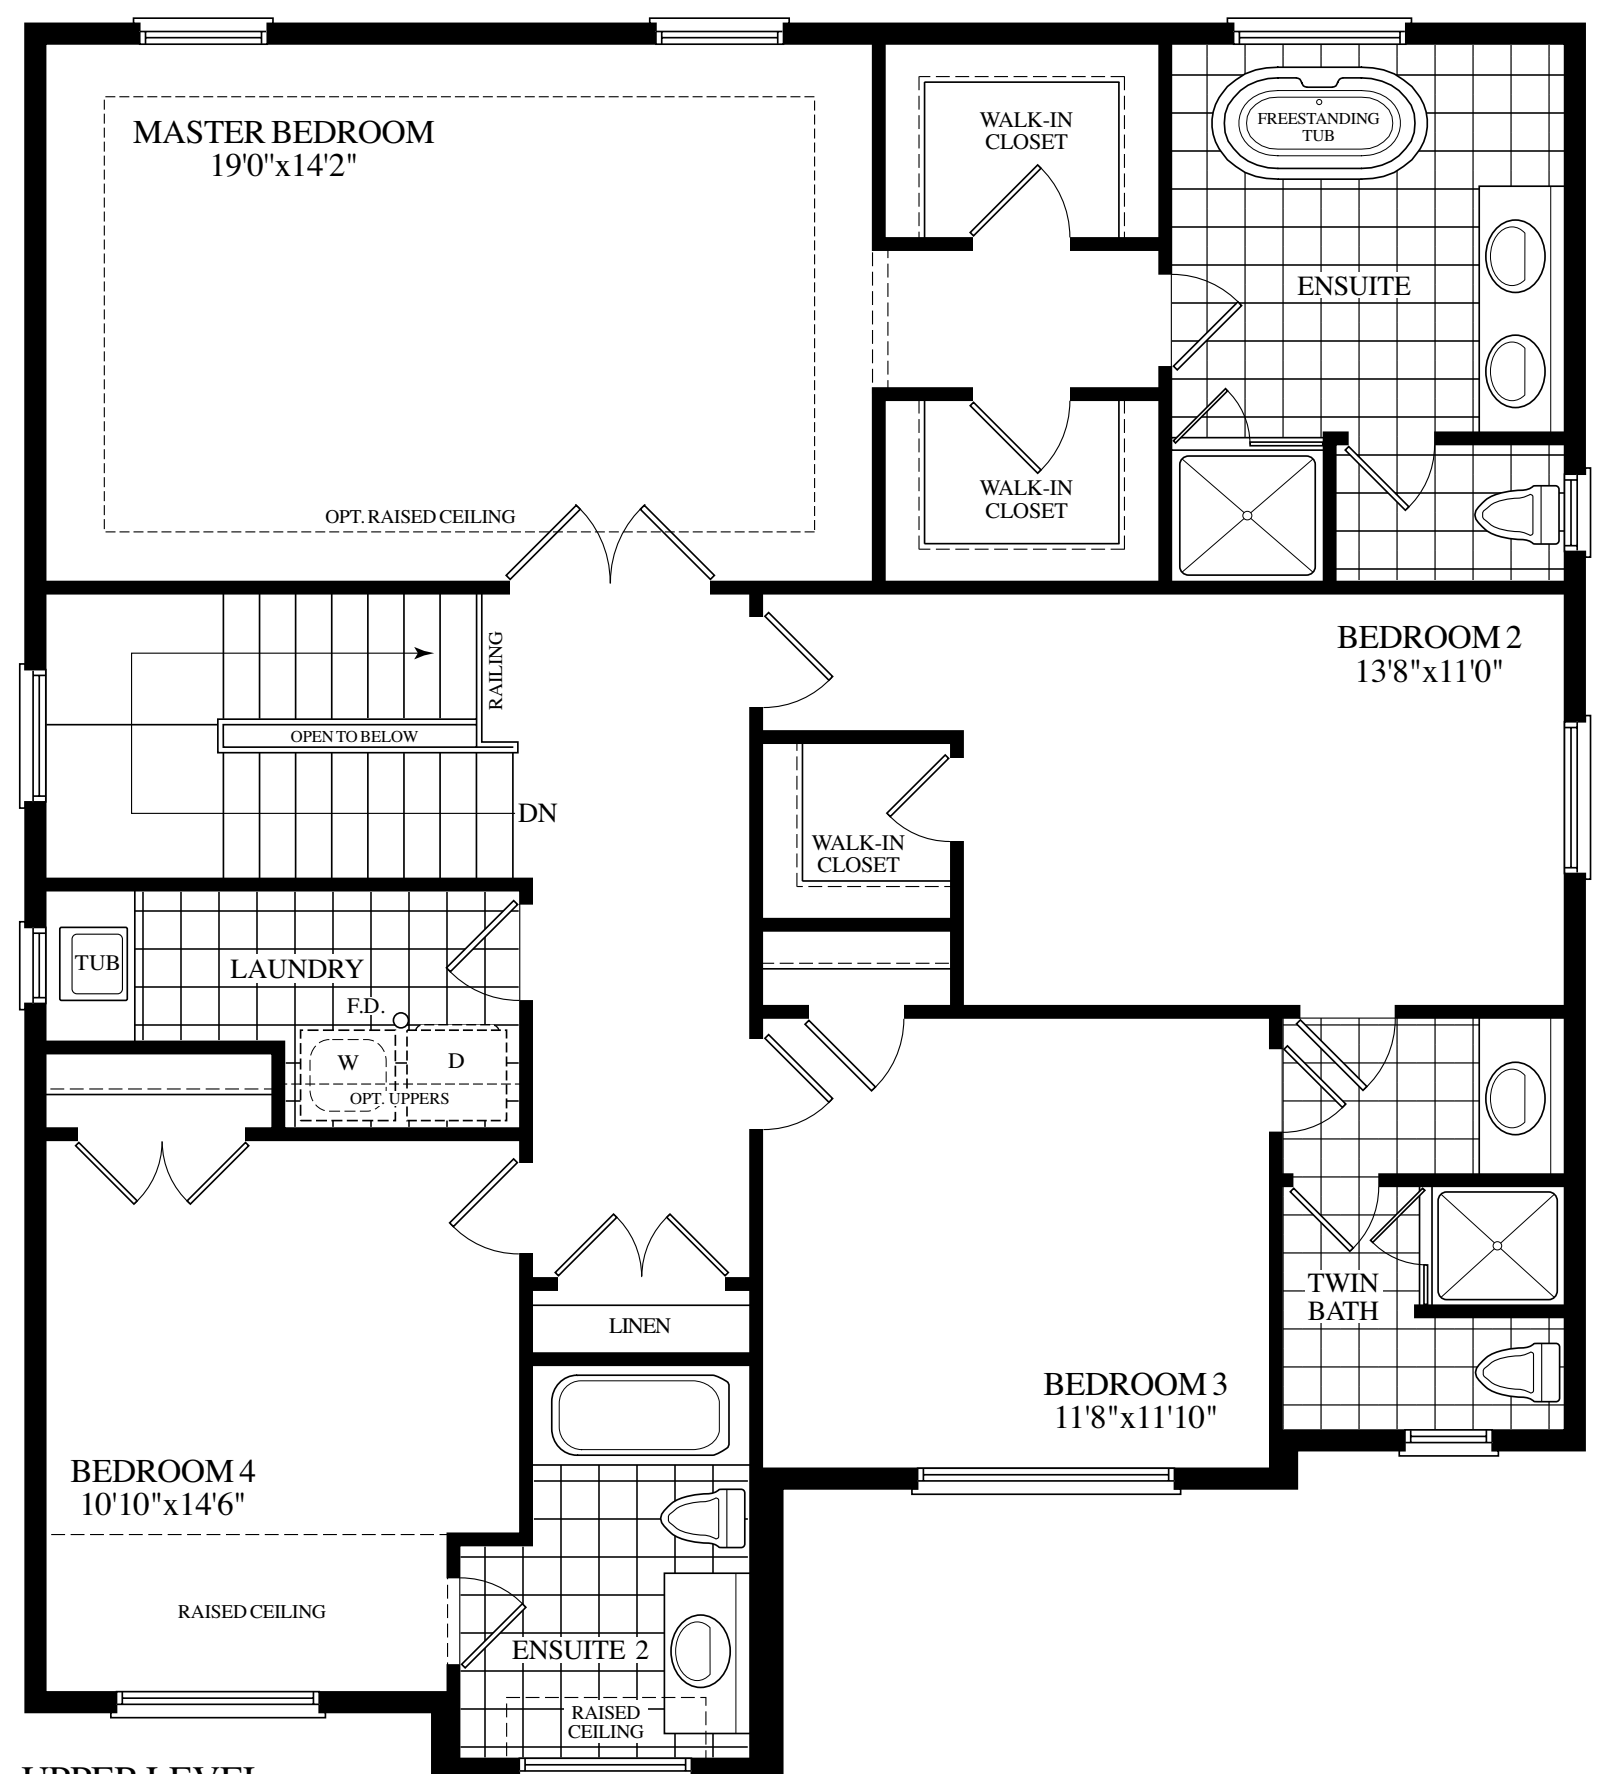

AKRIDGE  
MEADOWS

ROYALPINEHOMES.COM

45' LOTS

THE COURTNEY (45-01)

ELEVATION A  
**2840**  
SQUARE FEET

45' LOTS

THE COURTNEY (45-01)

45' LOTS

THE COURTNEY (45-01)

ELEVATION B  
**2845**  
SQUARE FEET

ELEVATION C  
**2845**  
SQUARE FEET

# THE COURTNEY (45-01)

ELEVATION A  
**2840**  
SQUARE FEET

ELEVATION B  
**2845**  
SQUARE FEET

ELEVATION C  
**2845**  
SQUARE FEET

**45'** LOTS

INCLUDES 3 SQ.FT. OPEN AREA

Materials, specifications and floor plans are subject to change without notice. All renderings are artist's concept. All floor plans are approximate dimensions. Actual usable floor space may vary from the stated floor area. E.&O.E.