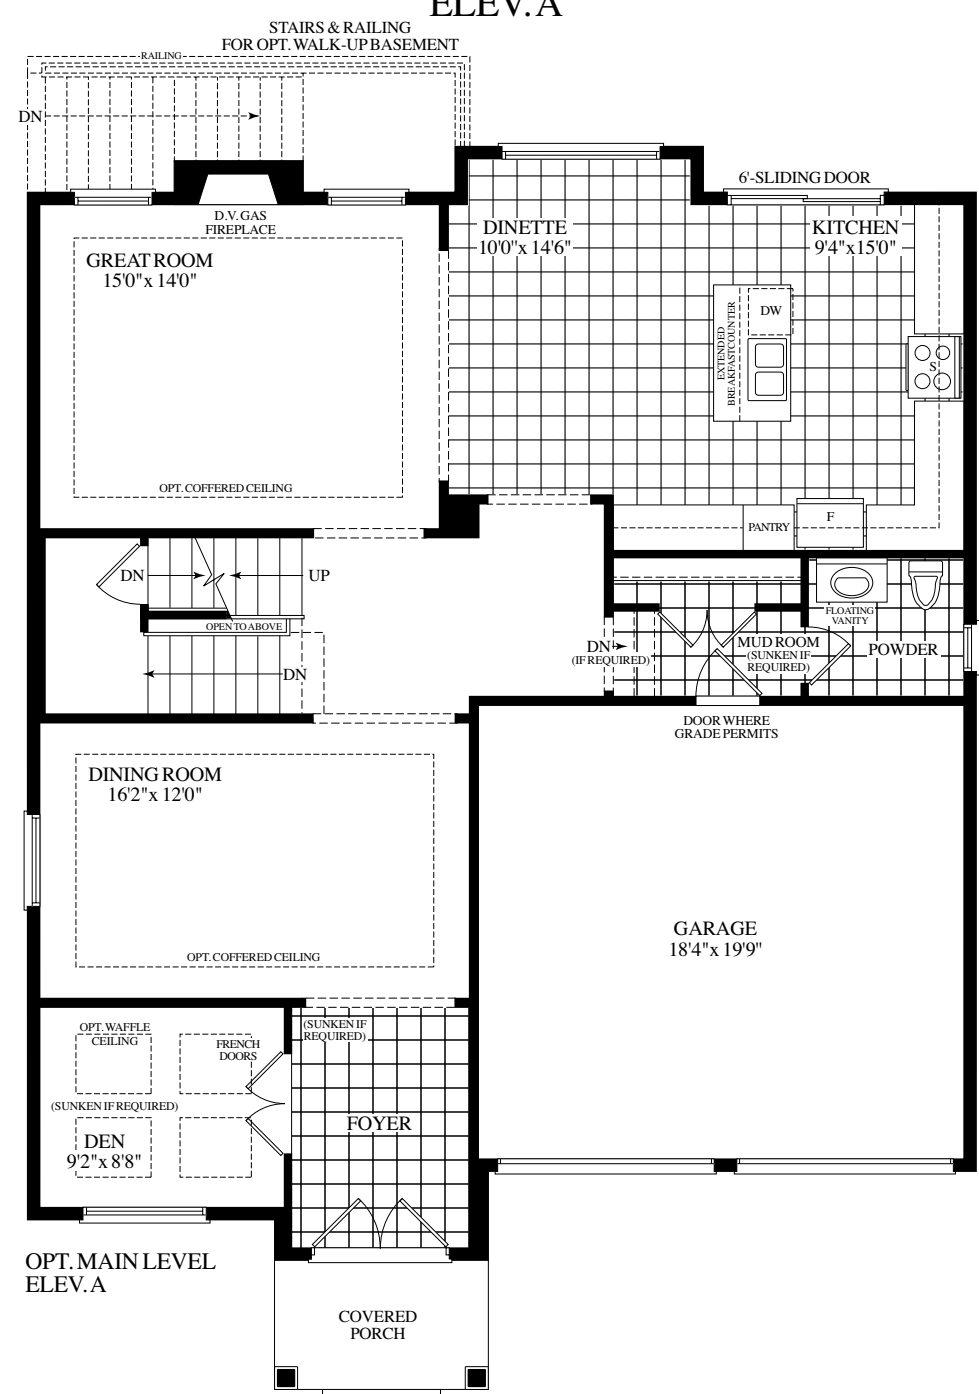

AKRIDGE  
MEADOWS

ROYALPINEHOMES.COM

45' LOTS

THE COURTNEY (45-01)

ELEVATION A  
**2840**  
SQUARE FEET

45' LOTS

THE COURTNEY (45-01)

45' LOTS

THE COURTNEY (45-01)

ELEVATION B  
**2845**  
SQUARE FEET

ELEVATION C  
**2845**  
SQUARE FEET

# THE COURTNEY (45-01)

ELEVATION A  
**2840**  
SQUARE FEET

ELEVATION B  
**2845**  
SQUARE FEET

ELEVATION C  
**2845**  
SQUARE FEET

**45'** LOTS

INCLUDES 3 SQ.FT. OPEN AREA

Materials, specifications and floor plans are subject to change without notice. All renderings are artist's concept. All floor plans are approximate dimensions. Actual usable floor space may vary from the stated floor area. E.&O.E.