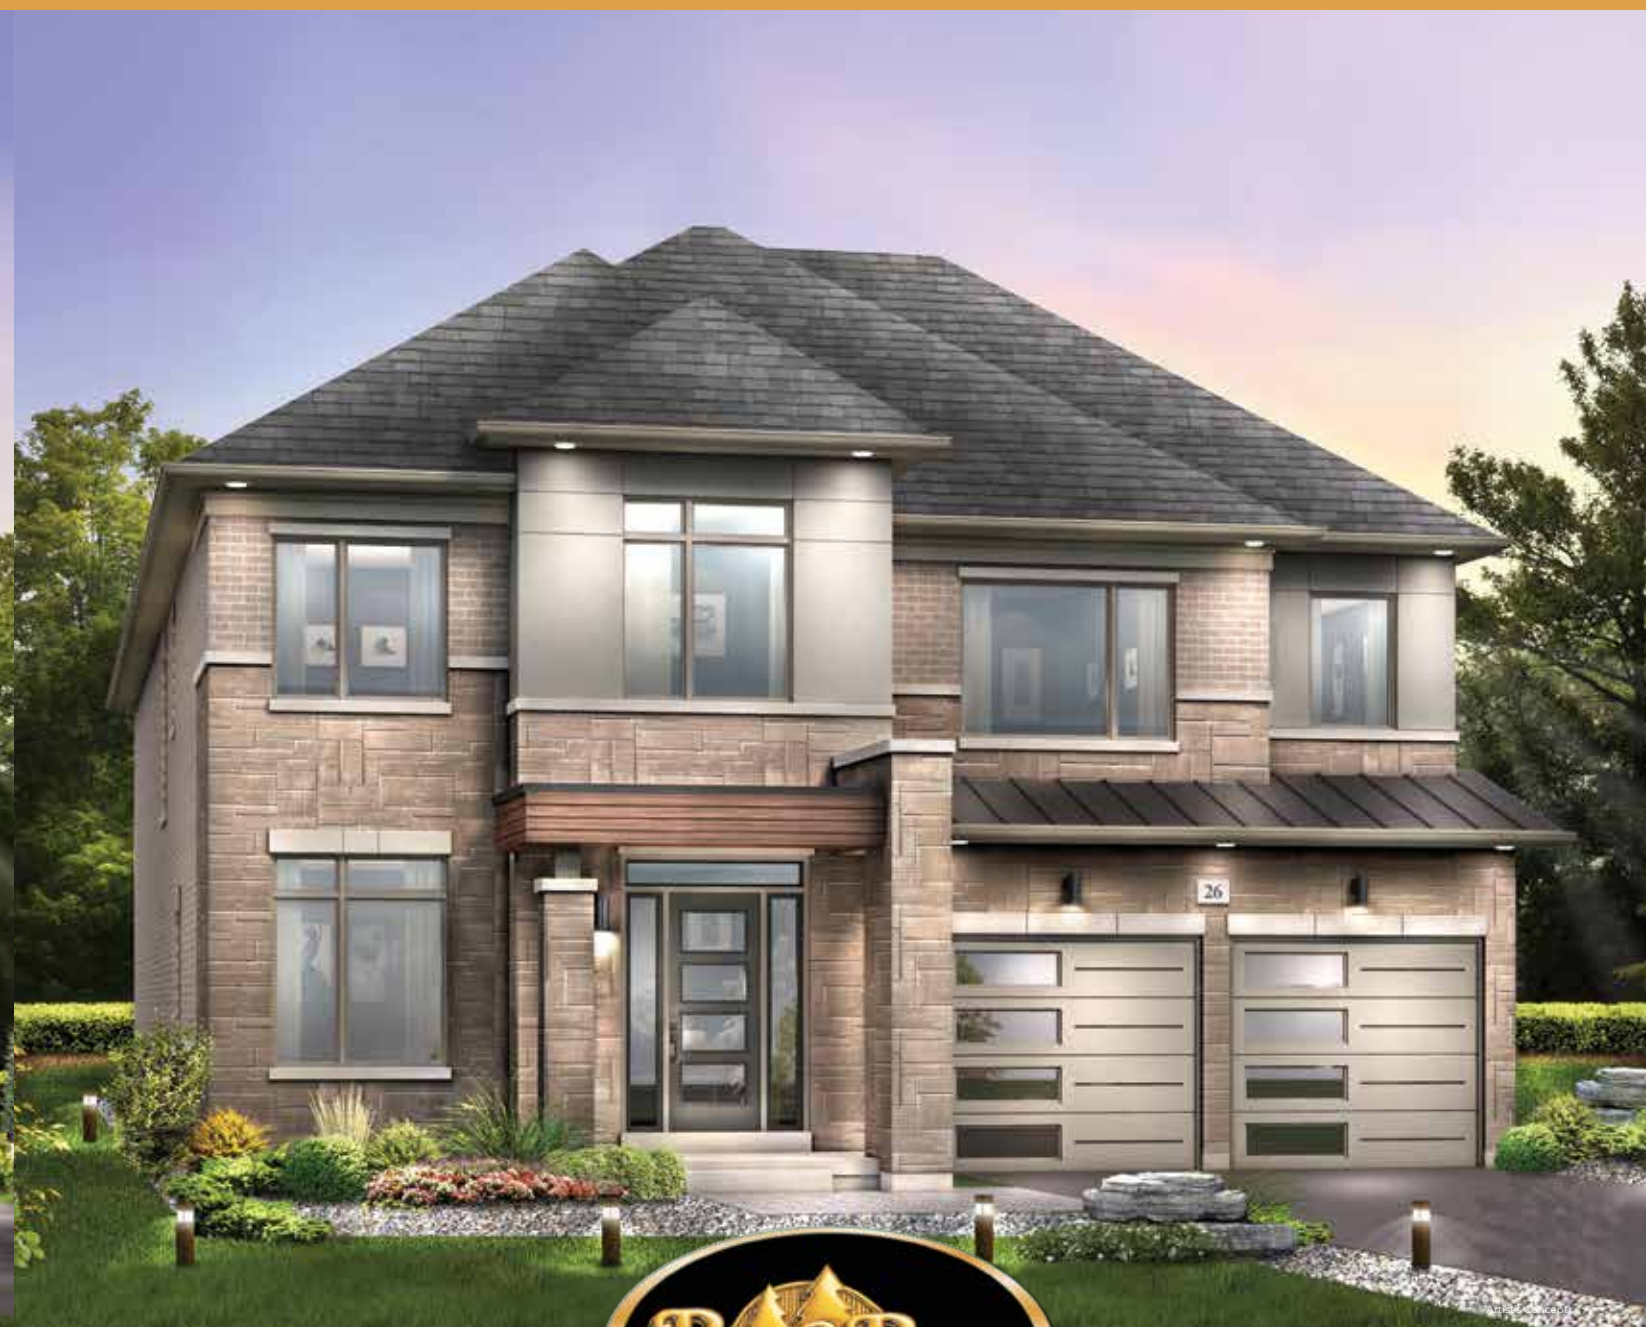

AKRIDGE  
MEADOWS

ROYALPINEHOMES.COM

45' LOTS

THE COURTNEY (45-01)

ELEVATION A  
**2840**  
SQUARE FEET

45' LOTS

THE COURTNEY (45-01)

45' LOTS

THE COURTNEY (45-01)

ELEVATION B  
**2845**  
SQUARE FEET

ELEVATION C  
**2845**  
SQUARE FEET