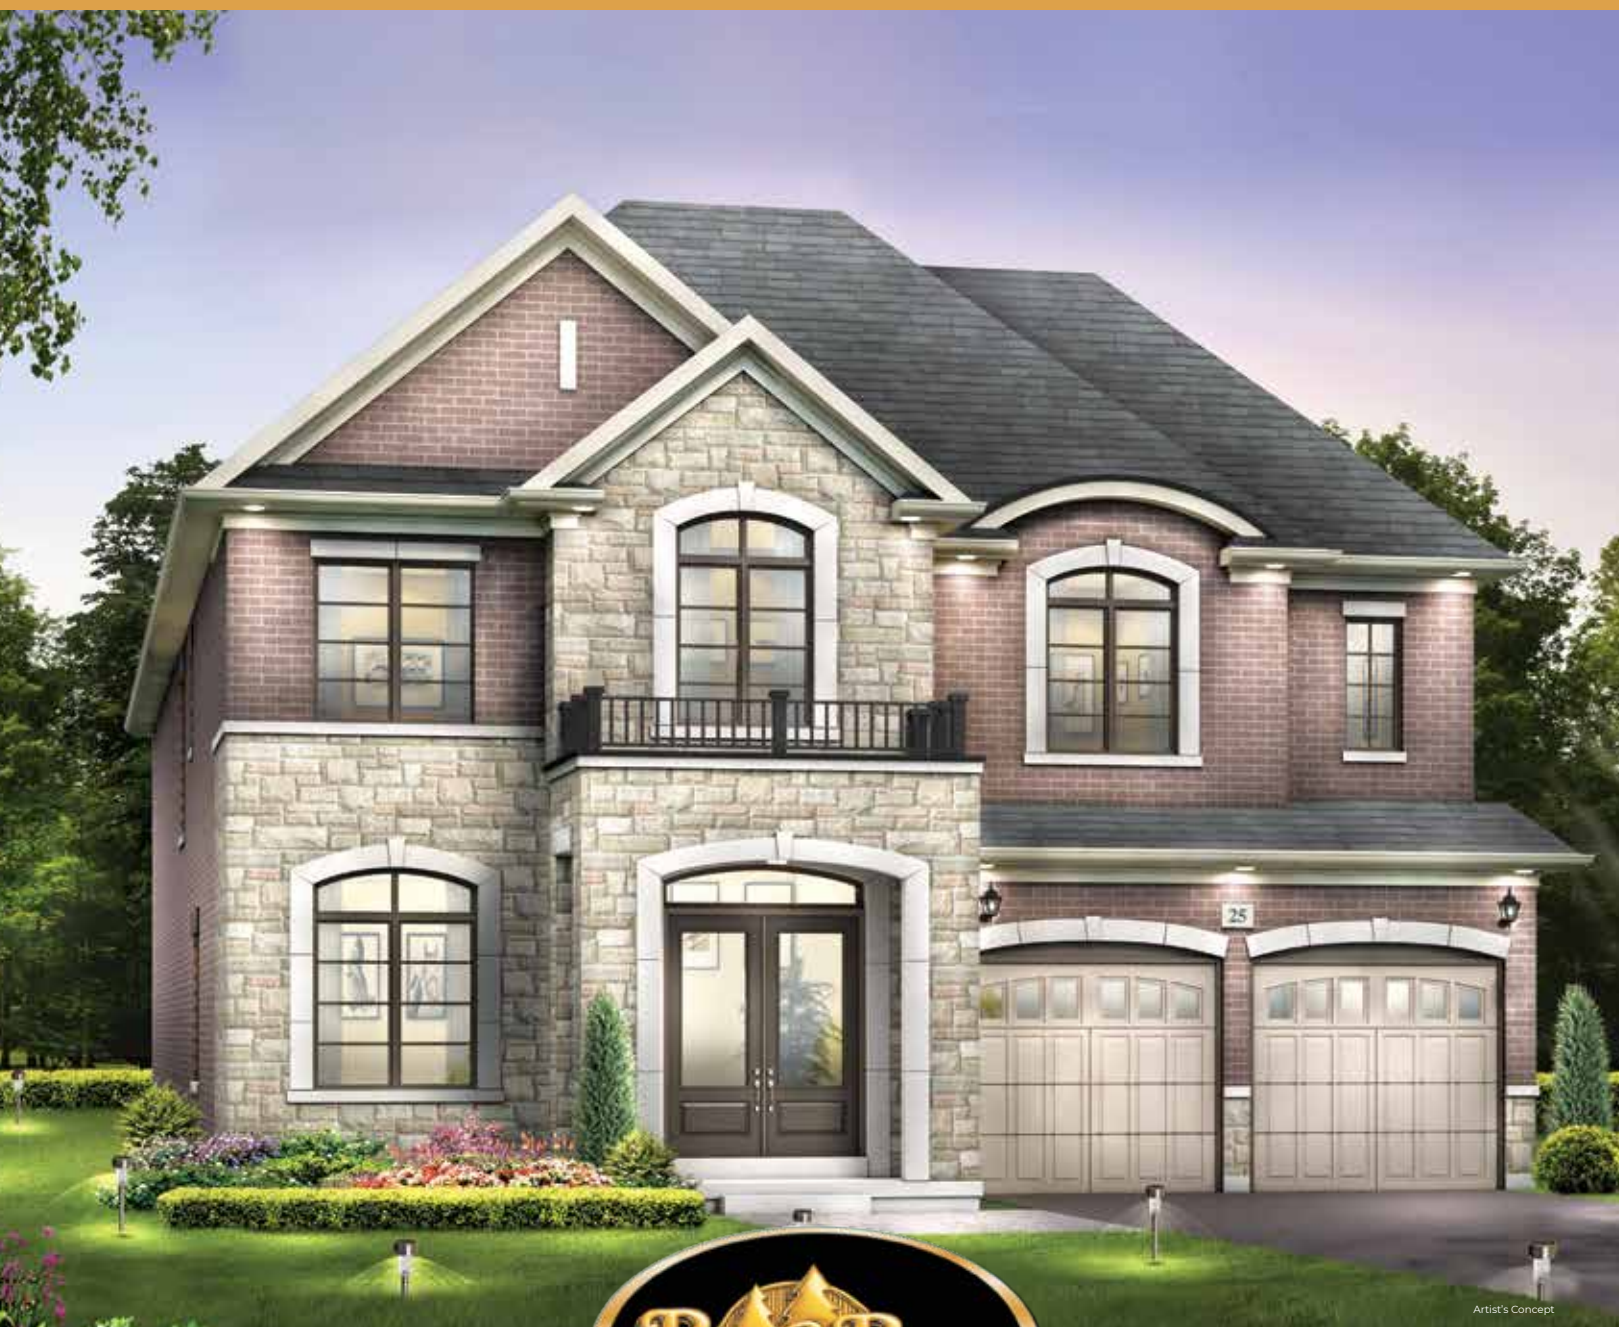

AKRIDGE  
MEADOWS

ROYALPINEHOMES.COM

45' LOTS

THE COURTNEY (45-01)

ELEVATION A  
**2840**  
SQUARE FEET

45' LOTS

THE COURTNEY (45-01)

45' LOTS

THE COURTNEY (45-01)

ELEVATION B  
**2845**  
SQUARE FEET

ELEVATION C  
**2845**  
SQUARE FEET