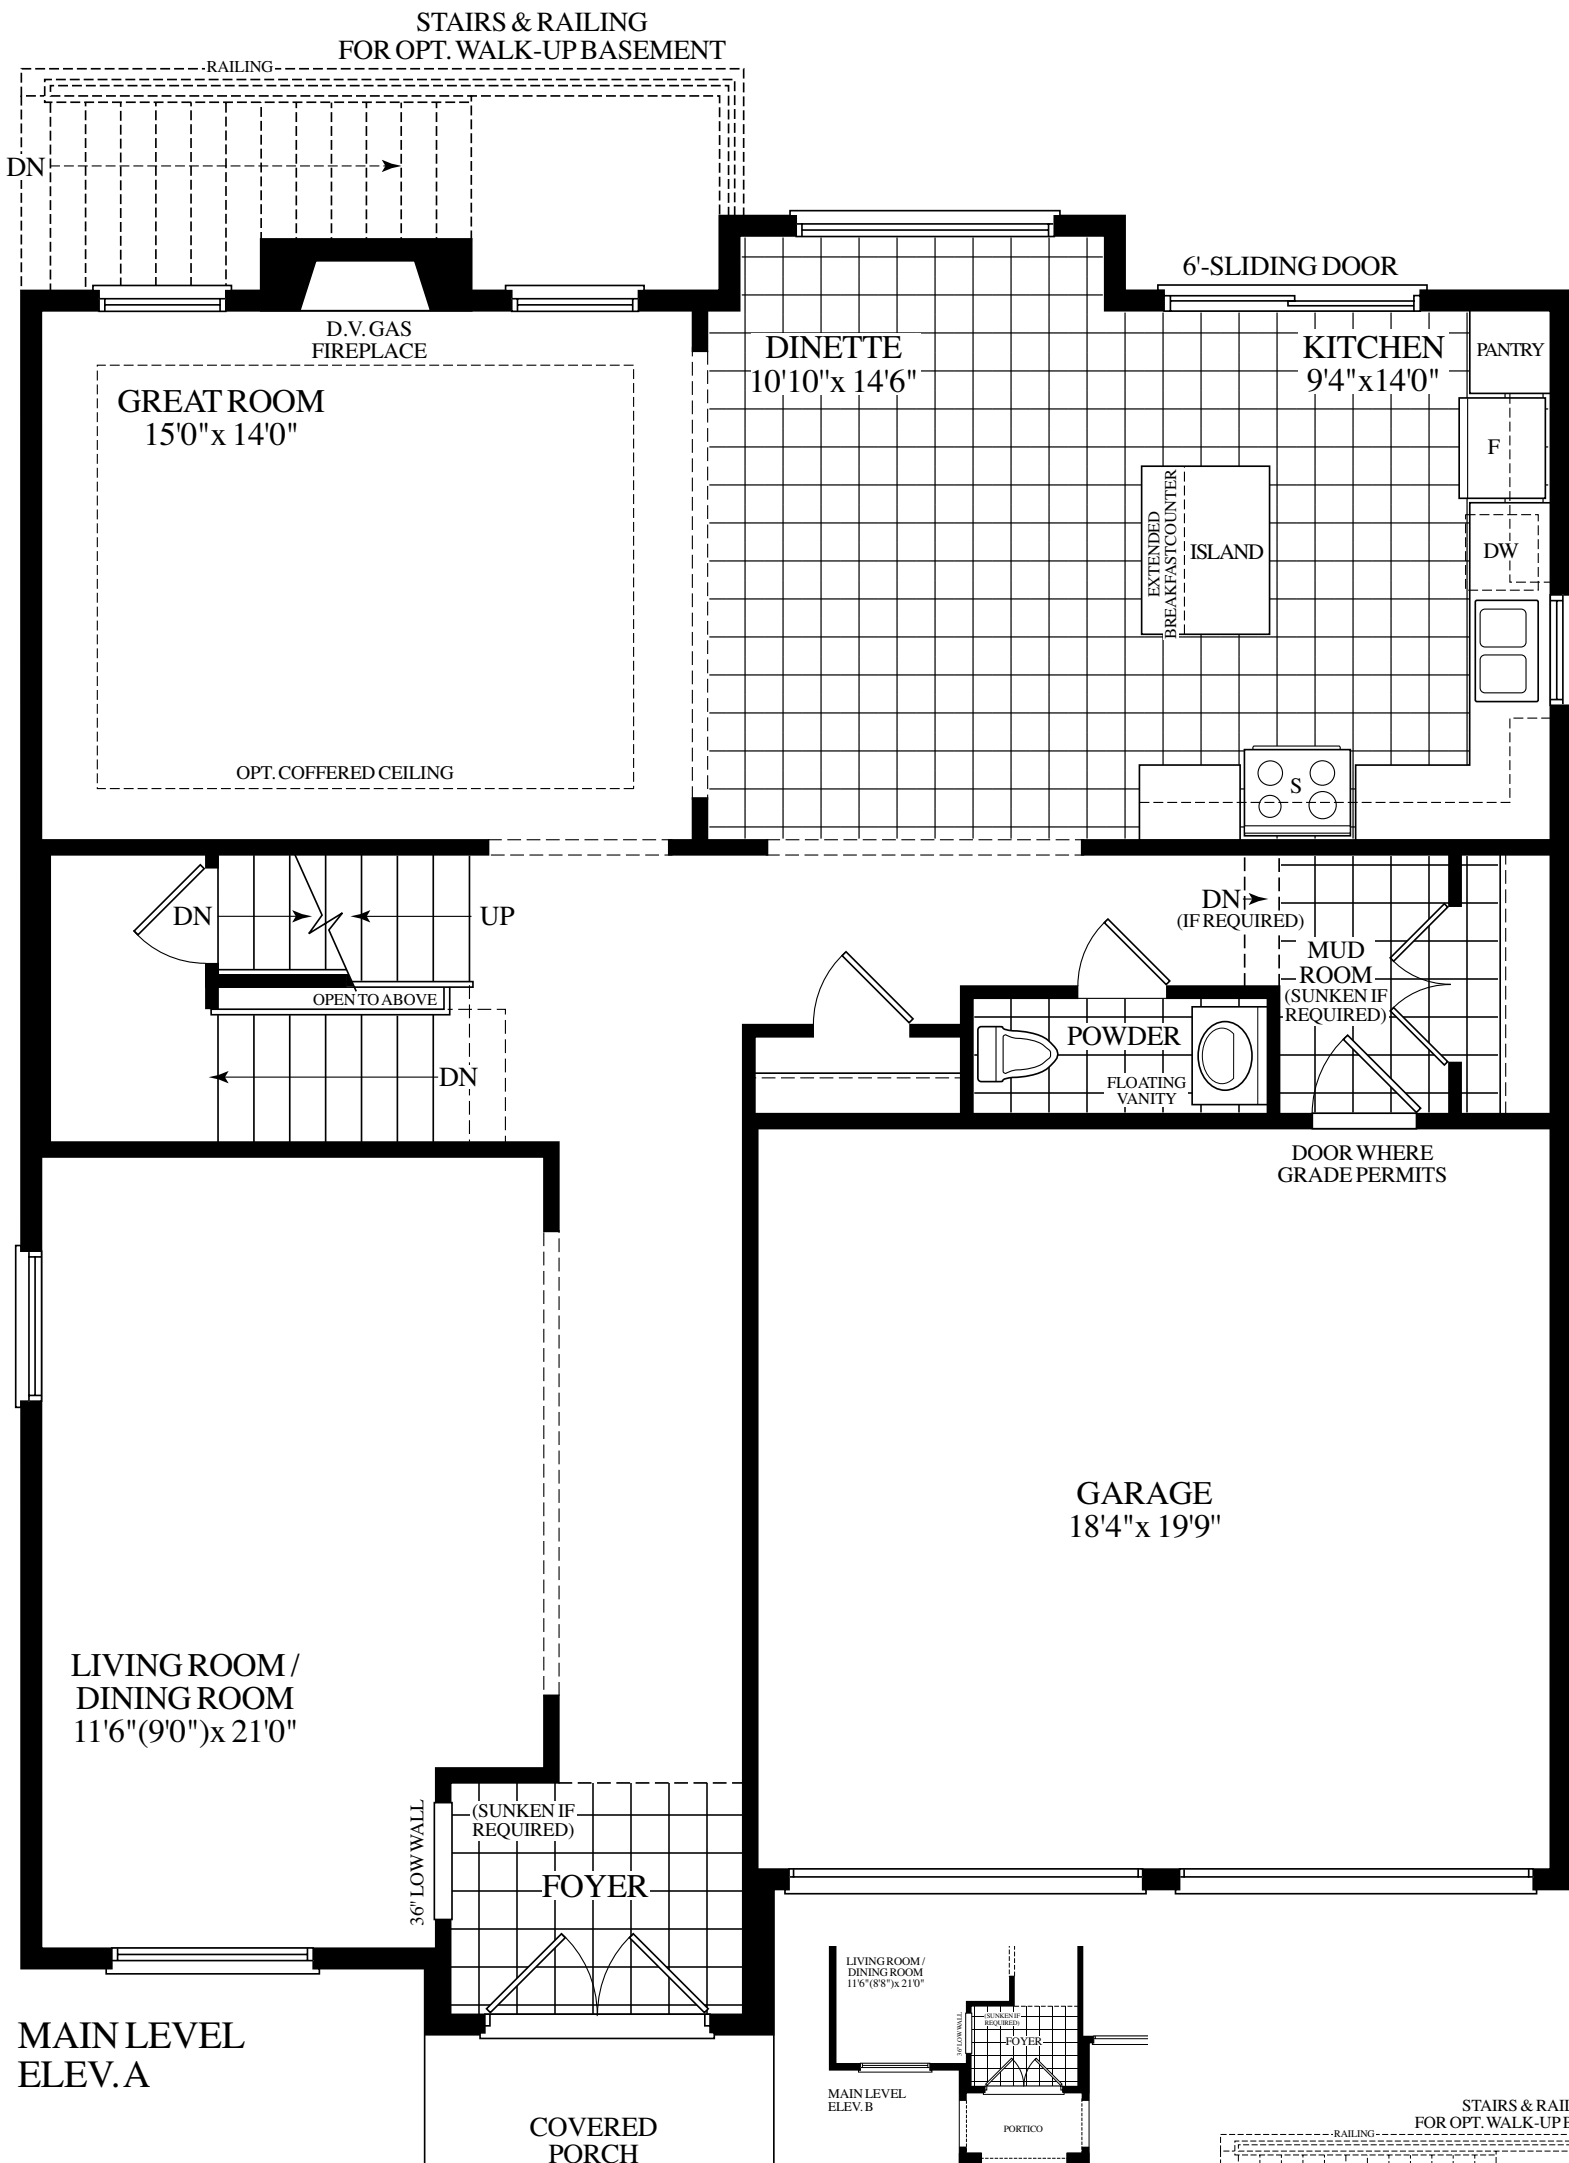

AKRIDGE  
MEADOWS

ROYALPINEHOMES.COM

45' LOTS

THE COURTNEY (45-01)

ELEVATION A  
**2840**  
SQUARE FEET

45' LOTS

THE COURTNEY (45-01)

45' LOTS

THE COURTNEY (45-01)

ELEVATION B  
**2845**  
SQUARE FEET

ELEVATION C  
**2845**  
SQUARE FEET

# THE COURTNEY (45-01)

ELEVATION A  
**2840**  
SQUARE FEET

ELEVATION B  
**2845**  
SQUARE FEET

ELEVATION C  
**2845**  
SQUARE FEET

**45'** LOTS

INCLUDES 3 SQ.FT. OPEN AREA

Materials, specifications and floor plans are subject to change without notice. All renderings are artist's concept. All floor plans are approximate dimensions. Actual usable floor space may vary from the stated floor area. E.&O.E.