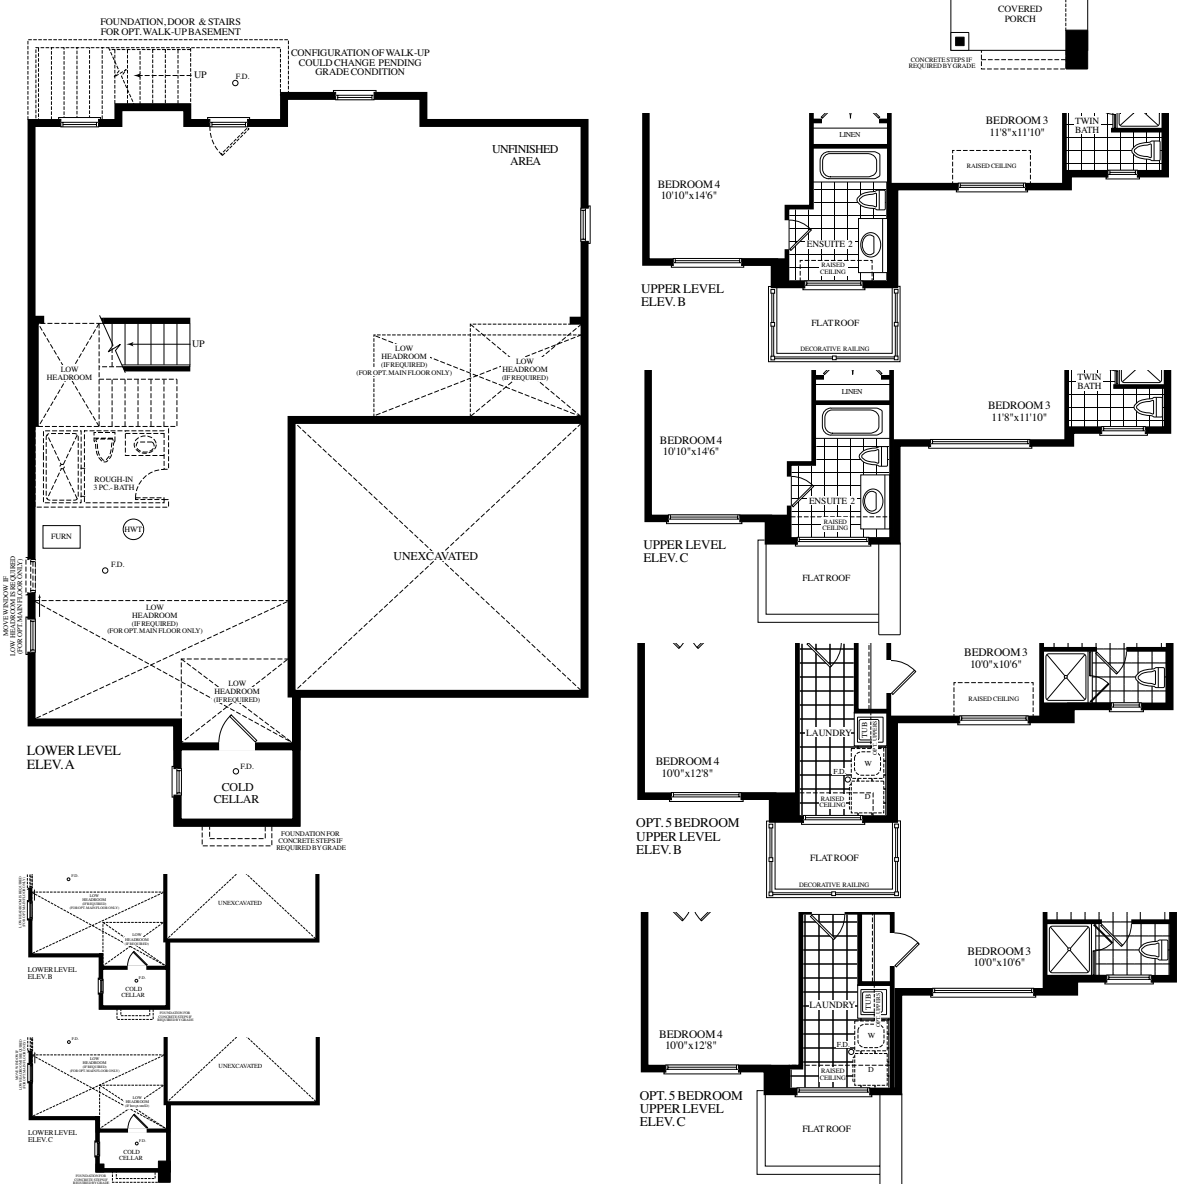

THE COURTNEY (45-01)

ELEVATION B  
**2845**  
SQUARE FEET

ELEVATION C  
**2845**  
SQUARE FEET

# THE COURTNEY (45-01)

ELEVATION A  
**2840**  
SQUARE FEET

ELEVATION B  
**2845**  
SQUARE FEET

ELEVATION C  
**2845**  
SQUARE FEET

**45'** LOTS

INCLUDES 3 SQ.FT. OPEN AREA

Materials, specifications and floor plans are subject to change without notice. All renderings are artist's concept. All floor plans are approximate dimensions. Actual usable floor space may vary from the stated floor area. E.&O.E.