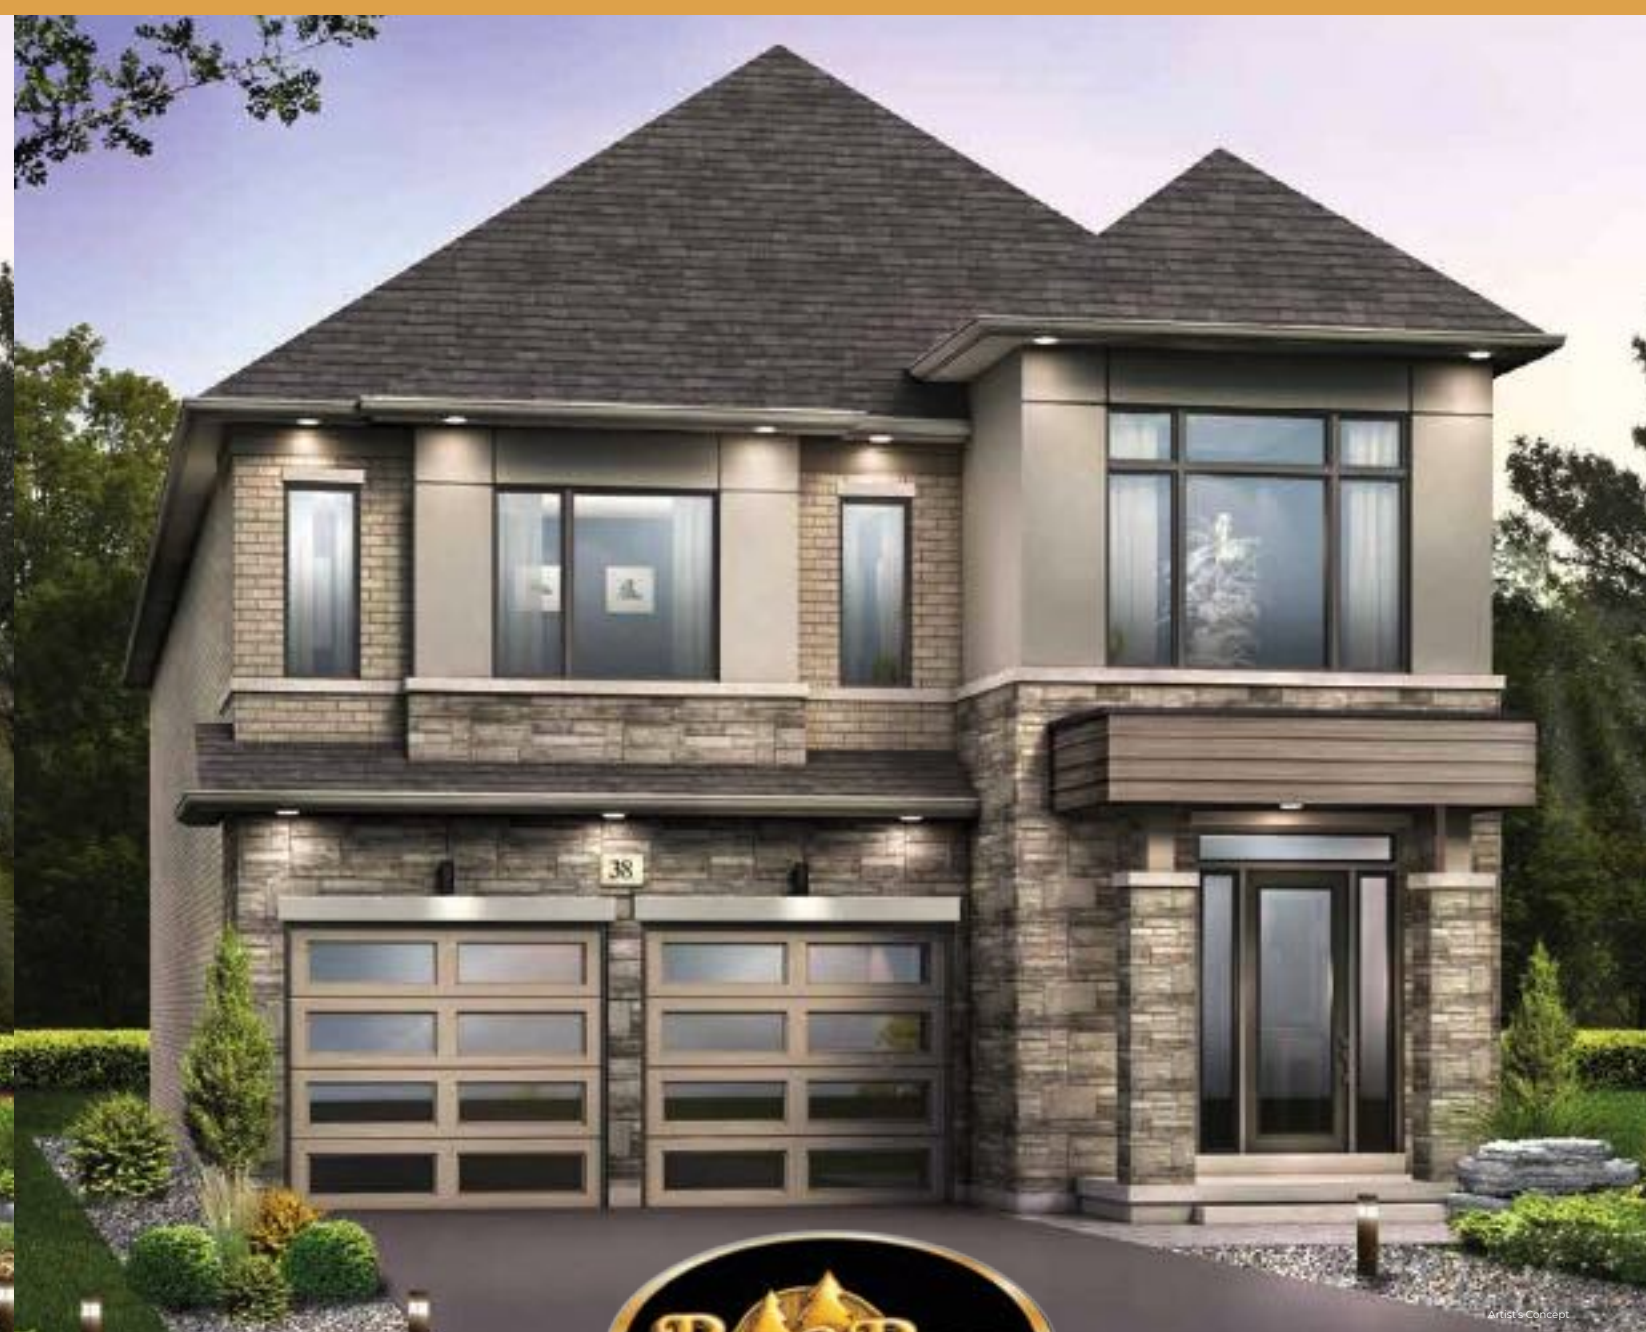

OAKRIDGE
MEADOWS

ROYALPINEHOMES.COM

38' LOTS

THE BELVEDERE (38-11)

ELEVATION A
2675
SQUARE FEET

38' LOTS

THE BELVEDERE (38-11)

38' LOTS

THE BELVEDERE (38-11)

ELEVATION B
2670
SQUARE FEET

ELEVATION C
2670
SQUARE FEET

THE BELVEDERE (38-11)

ELEVATION A
2675
SQUARE FEET

ELEVATION B
2670
SQUARE FEET

ELEVATION C
2670
SQUARE FEET

38' LOTS