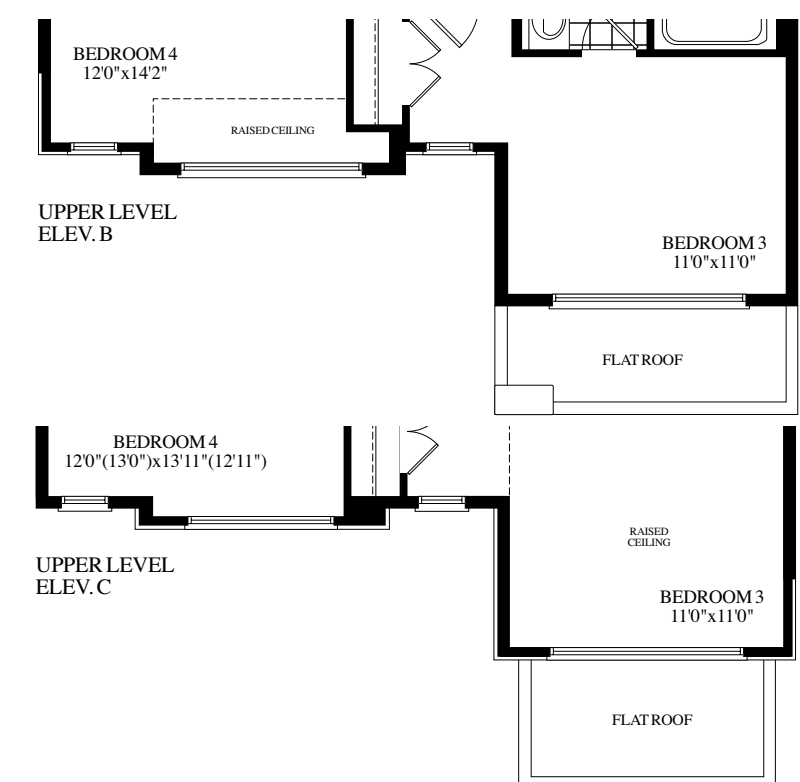

OAKRIDGE
MEADOWS

ROYALPINEHOMES.COM

38' LOTS

THE BELVEDERE (38-11)

ELEVATION A
2675
SQUARE FEET

38' LOTS

THE BELVEDERE (38-11)

38' LOTS

THE BELVEDERE (38-11)

ELEVATION B
2670
SQUARE FEET

ELEVATION C
2670
SQUARE FEET

THE BELVEDERE (38-11)

ELEVATION A
2675
SQUARE FEET

ELEVATION B
2670
SQUARE FEET

ELEVATION C
2670
SQUARE FEET

38' LOTS

Materials, specifications and floor plans are subject to change without notice. All renderings are artist's concept. All floor plans are approximate dimensions. Actual usable floor space may vary from the stated floor area. E.&O.E.