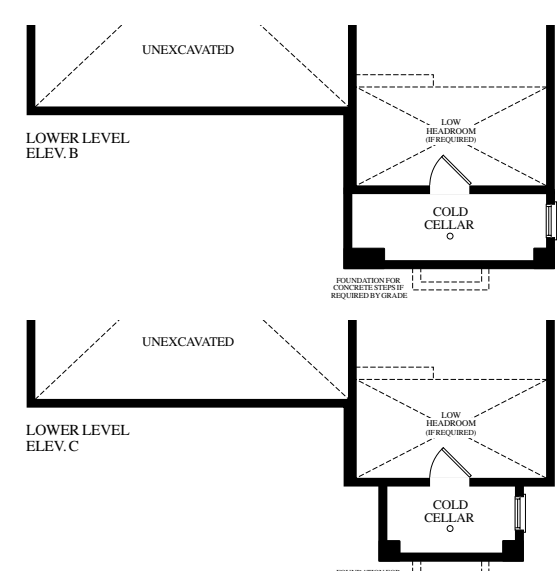

OAKRIDGE
MEADOWS

ROYALPINEHOMES.COM

38' LOTS

THE BELVEDERE (38-11)

ELEVATION A
2675
SQUARE FEET

38' LOTS

THE BELVEDERE (38-11)

38' LOTS

THE BELVEDERE (38-11)

ELEVATION B
2670
SQUARE FEET

ELEVATION C
2670
SQUARE FEET

THE BELVEDERE (38-11)

ELEVATION A
2675
SQUARE FEET

ELEVATION B
2670
SQUARE FEET

ELEVATION C
2670
SQUARE FEET

38' LOTS

Materials, specifications and floor plans are subject to change without notice. All renderings are artist's concept. All floor plans are approximate dimensions. Actual usable floor space may vary from the stated floor area. E.&O.E.