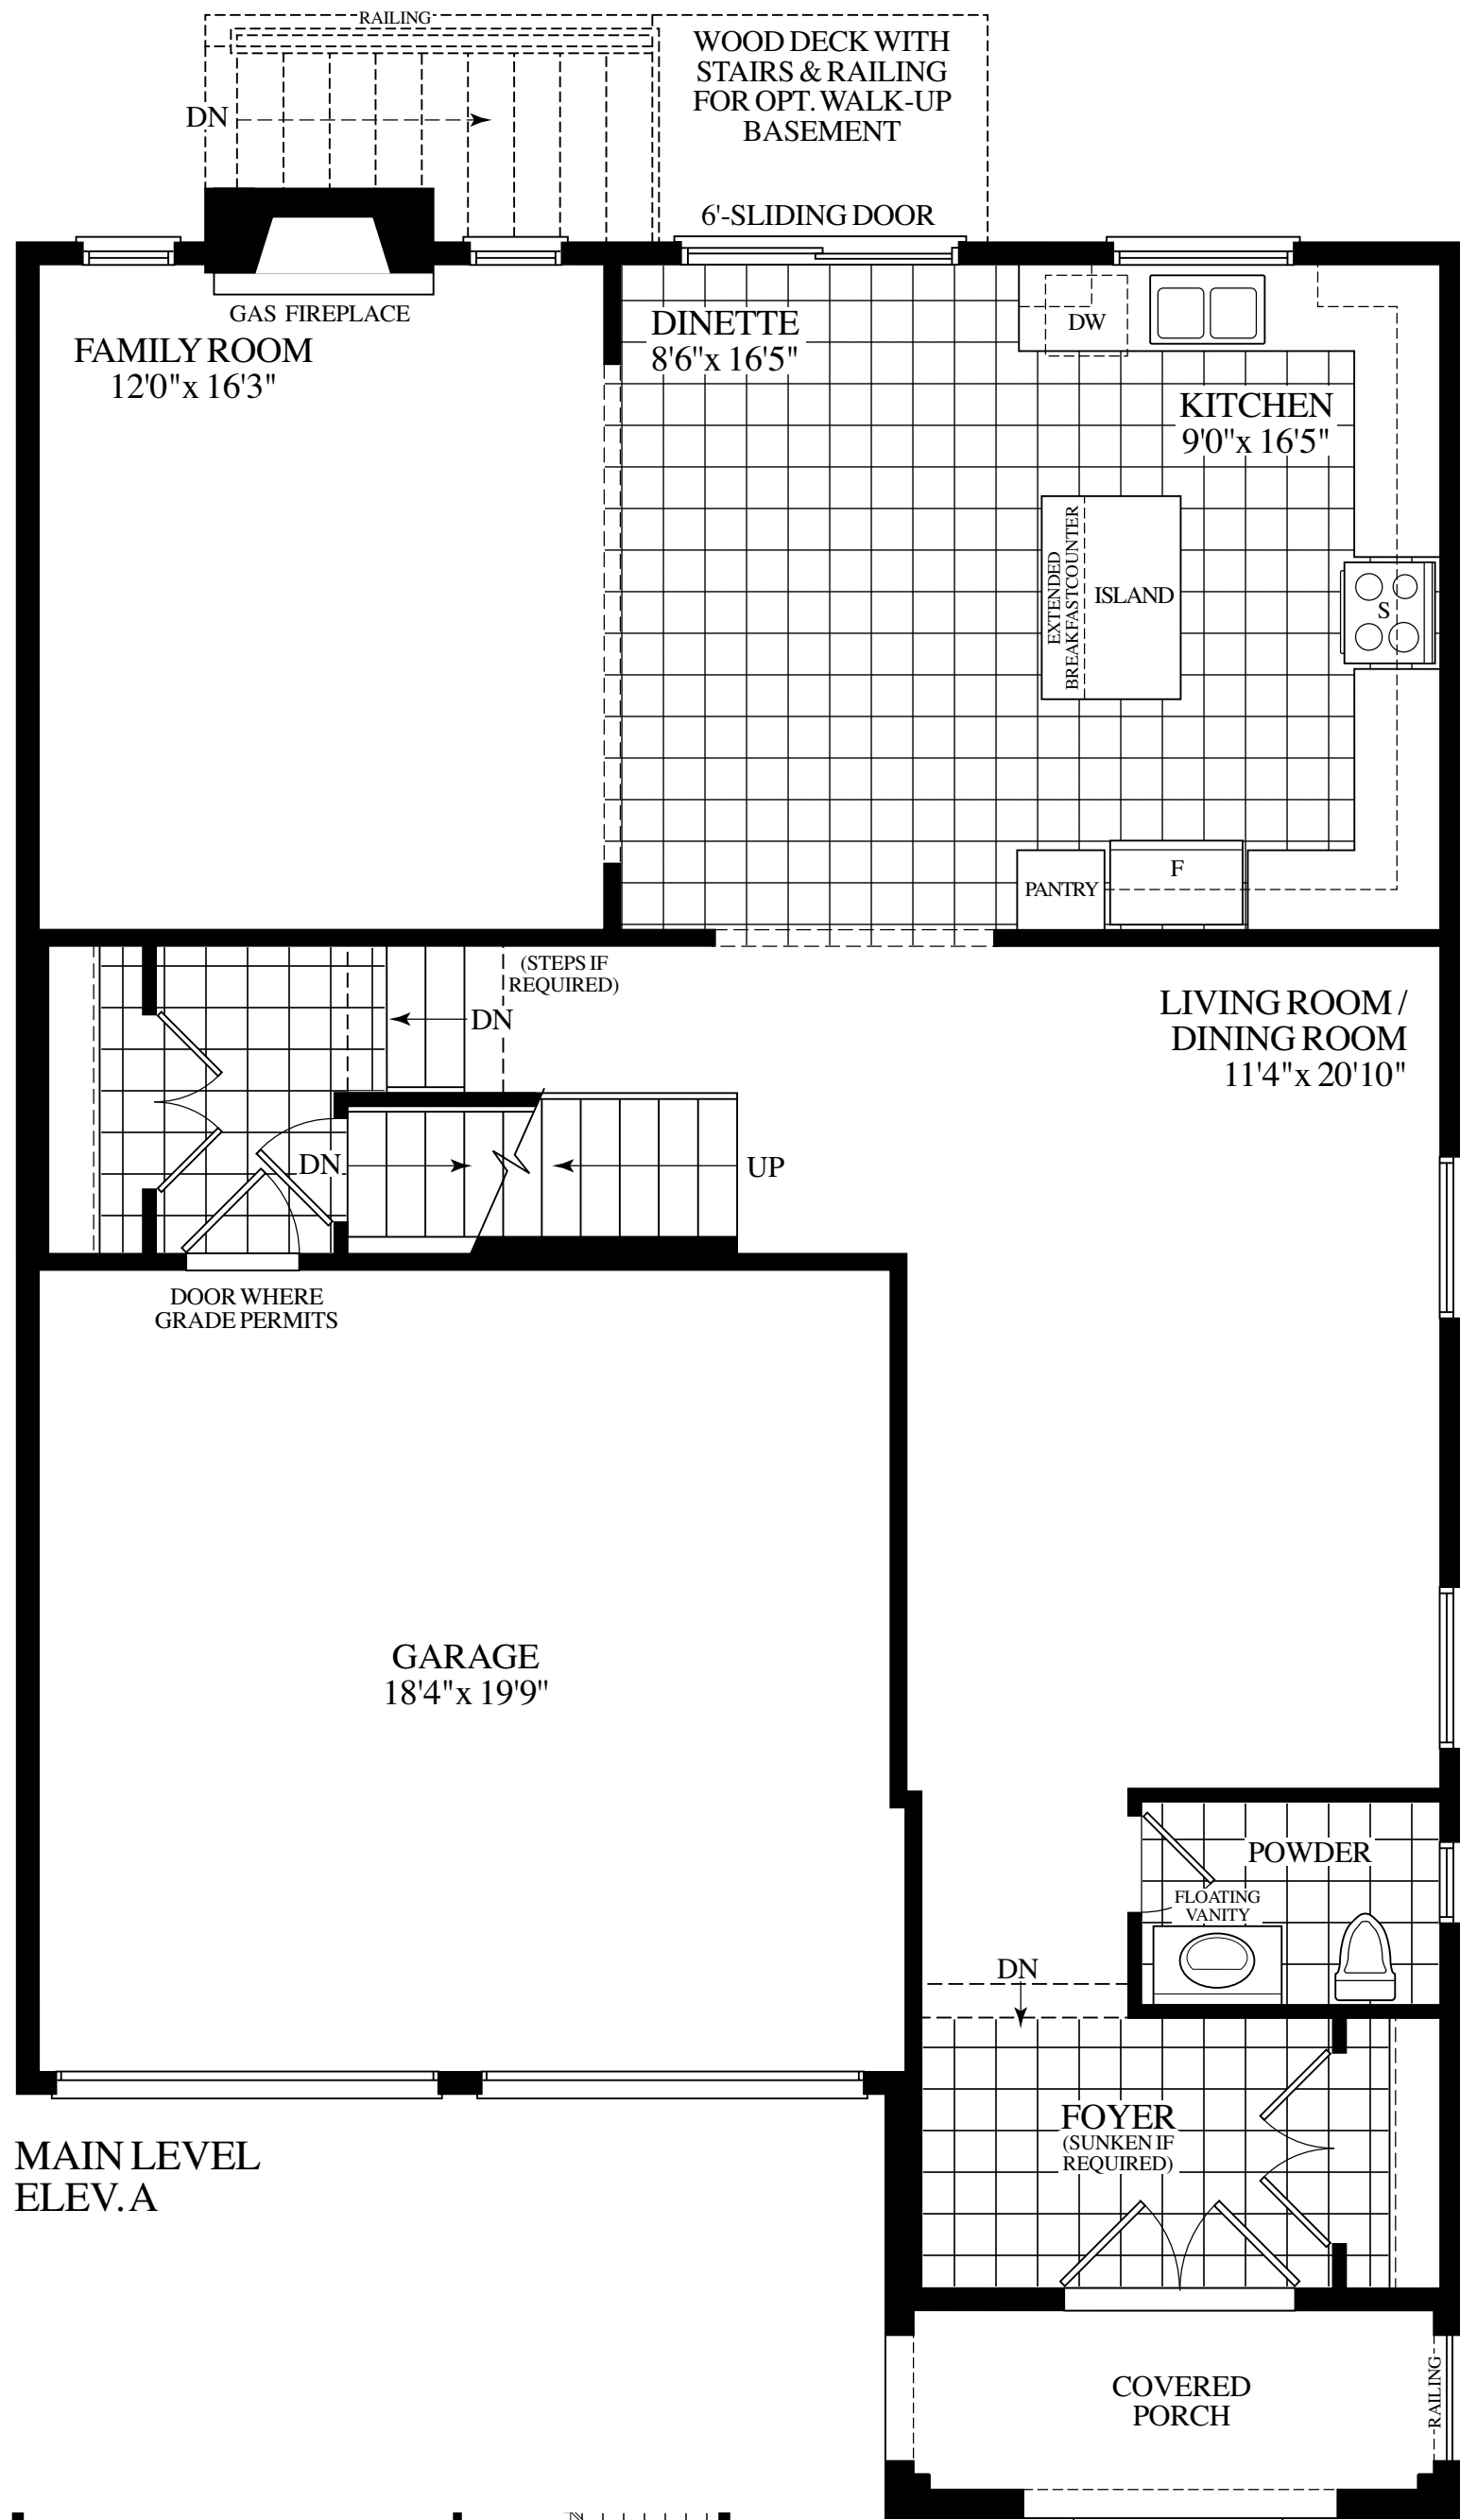

OAKRIDGE
MEADOWS

ROYALPINEHOMES.COM

38' LOTS

THE BELVEDERE (38-11)

ELEVATION A
2675
SQUARE FEET

38' LOTS

THE BELVEDERE (38-11)

38' LOTS

THE BELVEDERE (38-11)

ELEVATION B
2670
SQUARE FEET

ELEVATION C
2670
SQUARE FEET

THE BELVEDERE (38-11)

ELEVATION A
2675
SQUARE FEET

ELEVATION B
2670
SQUARE FEET

ELEVATION C
2670
SQUARE FEET

38' LOTS

Materials, specifications and floor plans are subject to change without notice. All renderings are artist's concept. All floor plans are approximate dimensions. Actual usable floor space may vary from the stated floor area. E.&O.E.