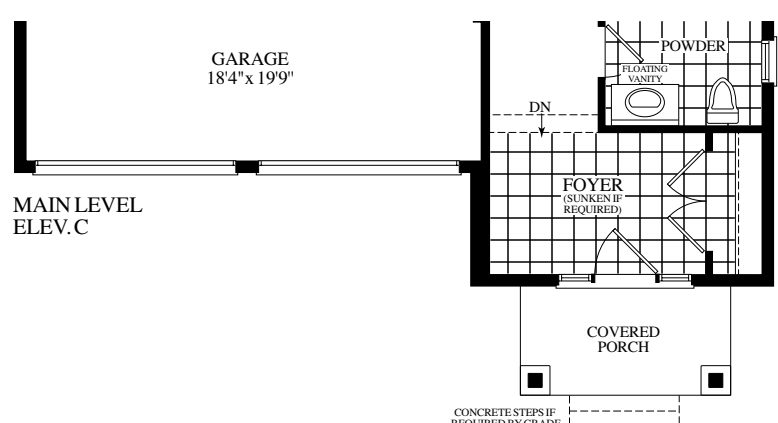

OAKRIDGE
MEADOWS

ROYALPINEHOMES.COM

38' LOTS

THE BELVEDERE (38-11)

ELEVATION A
2675
SQUARE FEET

38' LOTS

THE BELVEDERE (38-11)

38' LOTS

THE BELVEDERE (38-11)

ELEVATION B
2670
SQUARE FEET

ELEVATION C
2670
SQUARE FEET

THE BELVEDERE (38-11)

ELEVATION A
2675
SQUARE FEET

ELEVATION B
2670
SQUARE FEET

ELEVATION C
2670
SQUARE FEET

38' LOTS

Materials, specifications and floor plans are subject to change without notice. All renderings are artist's concept. All floor plans are approximate dimensions. Actual usable floor space may vary from the stated floor area. E.&O.E.