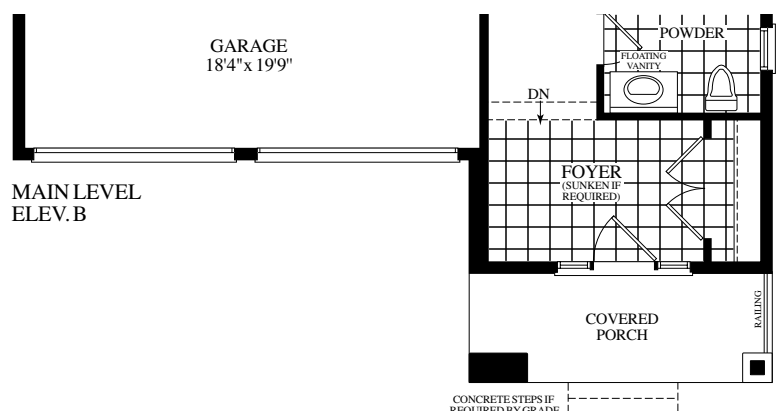

OAKRIDGE
MEADOWS

ROYALPINEHOMES.COM

38' LOTS

THE BELVEDERE (38-11)

ELEVATION A
2675
SQUARE FEET

38' LOTS

THE BELVEDERE (38-11)

38' LOTS

THE BELVEDERE (38-11)

ELEVATION B
2670
SQUARE FEET

ELEVATION C
2670
SQUARE FEET

THE BELVEDERE (38-11)

ELEVATION A
2675
SQUARE FEET

ELEVATION B
2670
SQUARE FEET

ELEVATION C
2670
SQUARE FEET

38' LOTS

Materials, specifications and floor plans are subject to change without notice. All renderings are artist's concept. All floor plans are approximate dimensions. Actual usable floor space may vary from the stated floor area. E.&O.E.