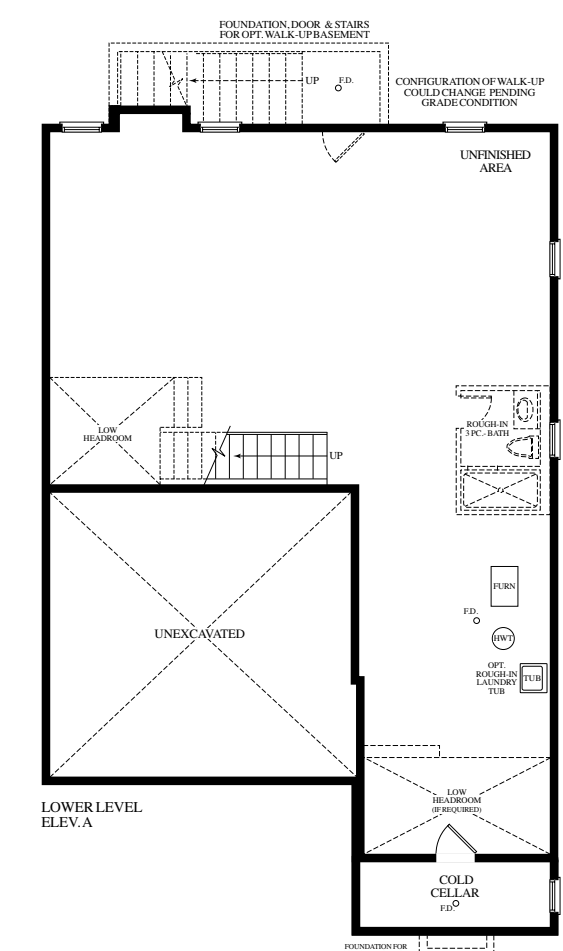

OAKRIDGE
MEADOWS

ROYALPINEHOMES.COM

38' LOTS

THE BELVEDERE (38-11)

ELEVATION A
2675
SQUARE FEET

38' LOTS

THE BELVEDERE (38-11)

38' LOTS

THE BELVEDERE (38-11)

ELEVATION B
2670
SQUARE FEET

ELEVATION C
2670
SQUARE FEET

THE BELVEDERE (38-11)

ELEVATION A
2675
SQUARE FEET

ELEVATION B
2670
SQUARE FEET

ELEVATION C
2670
SQUARE FEET

38' LOTS

Materials, specifications and floor plans are subject to change without notice. All renderings are artist's concept. All floor plans are approximate dimensions. Actual usable floor space may vary from the stated floor area. E.&O.E.