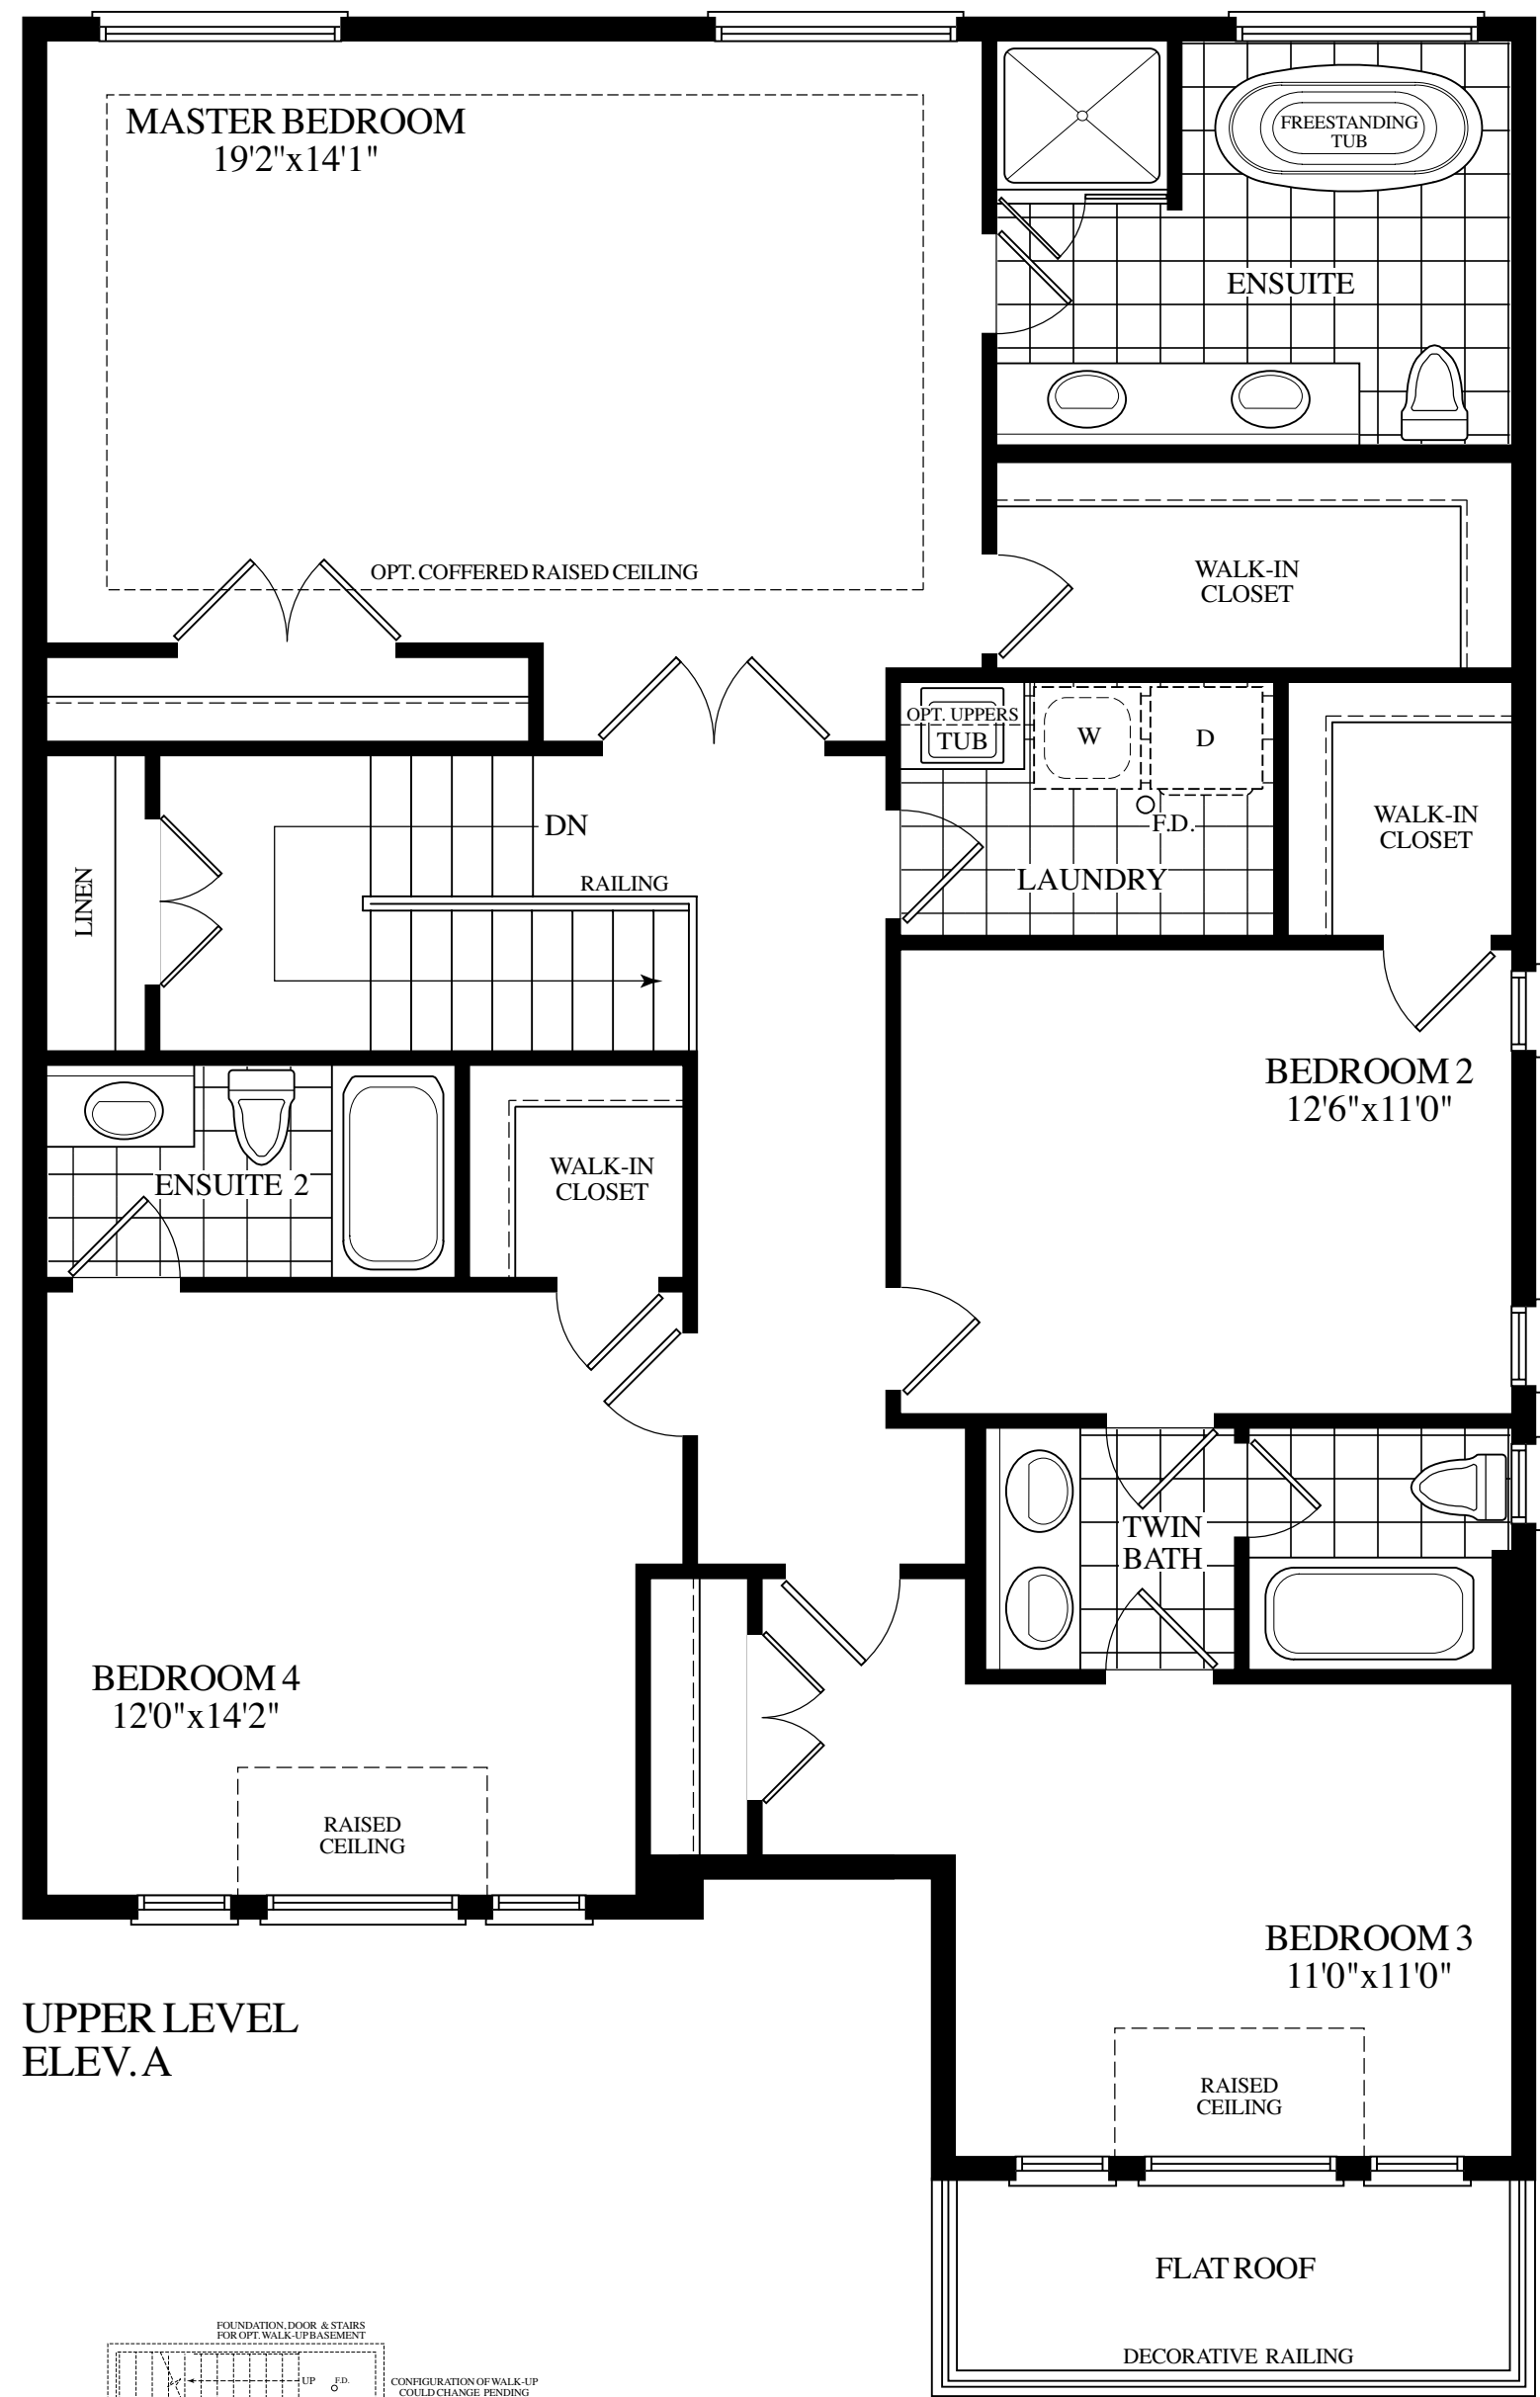

OAKRIDGE
MEADOWS

ROYALPINEHOMES.COM

38' LOTS

THE BELVEDERE (38-11)

ELEVATION A
2675
SQUARE FEET

38' LOTS

THE BELVEDERE (38-11)

38' LOTS

THE BELVEDERE (38-11)

ELEVATION B
2670
SQUARE FEET

ELEVATION C
2670
SQUARE FEET

THE BELVEDERE (38-11)

ELEVATION A
2675
SQUARE FEET

ELEVATION B
2670
SQUARE FEET

ELEVATION C
2670
SQUARE FEET

38' LOTS

Materials, specifications and floor plans are subject to change without notice. All renderings are artist's concept. All floor plans are approximate dimensions. Actual usable floor space may vary from the stated floor area. E.&O.E.