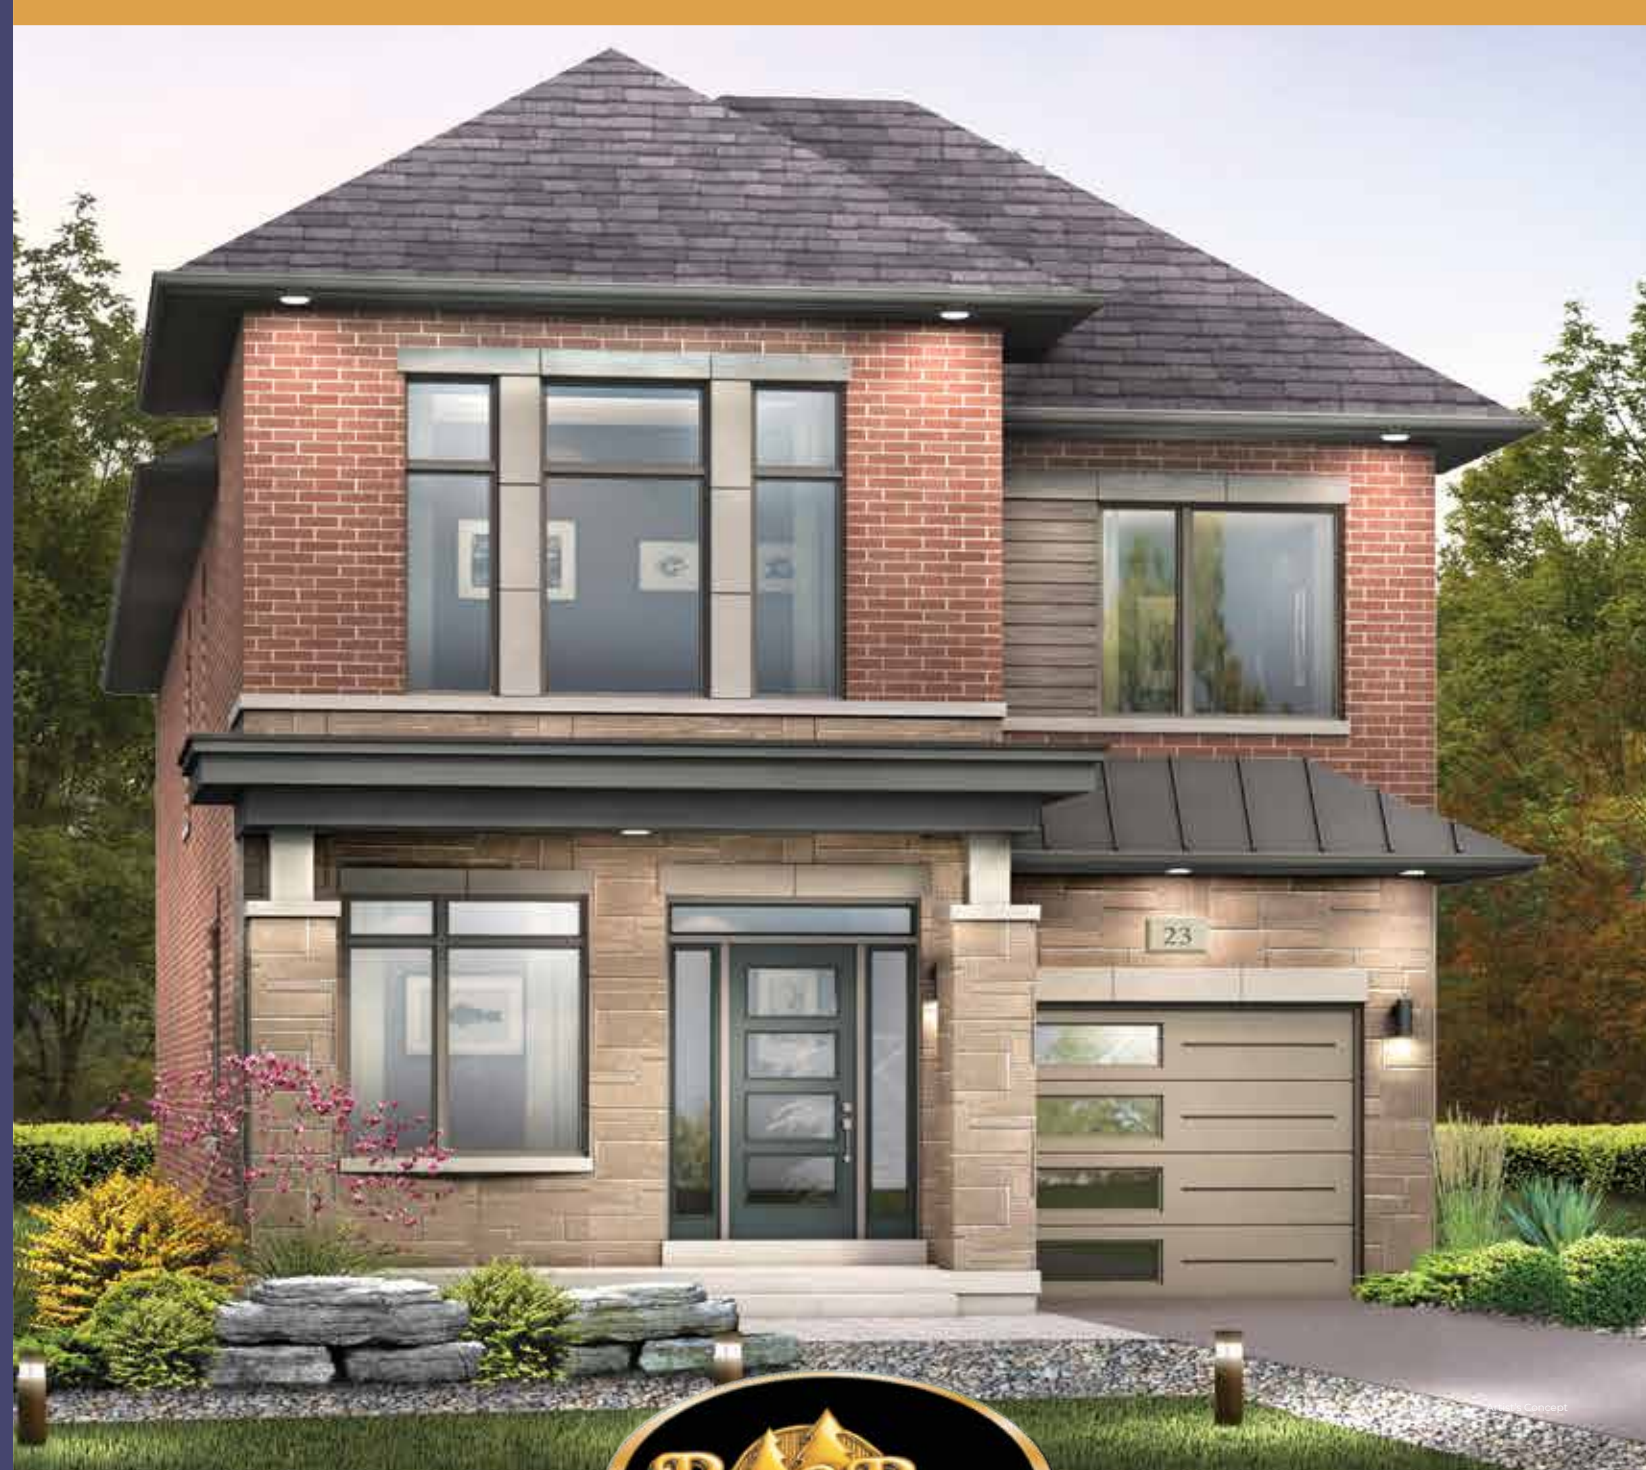

32' LOTS

THE **SILENE** (32-02)

ELEVATION A
2280
SQUARE FEET

32' LOTS

THE **SILENE** (32-02)

ELEVATION B
2280
SQUARE FEET

MAYFIELD
VILLAGE

ROYALPINEHOMES.COM

THE SILENE (32-02)

ELEVATION A
2280
SQUARE FEET

ELEVATION B
2280
SQUARE FEET

32' LOTS