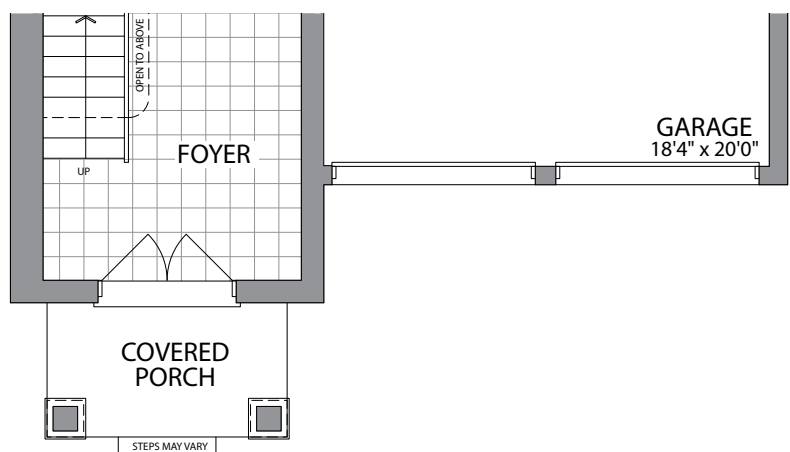

THE BLUE DAWN (38-02)

ROYALPINEHOMES.COM

ELEVATION A
3075
SQUARE FEET

THE BLUE DAWN (38-02)

THE BLUE DAWN (38-02)

38'

ELEVATION B
3100
SQUARE FEET

38'

ELEVATION C
3075
SQUARE FEET

THE BLUE DAWN (38-02)

ELEVATION A
3075
SQUARE FEET

ELEVATION B
3100
SQUARE FEET

ELEVATION C
3075
SQUARE FEET

INCLUDES 7 SQ.FT. OPEN AREA

38'

GROUND FLOOR ELEV. A