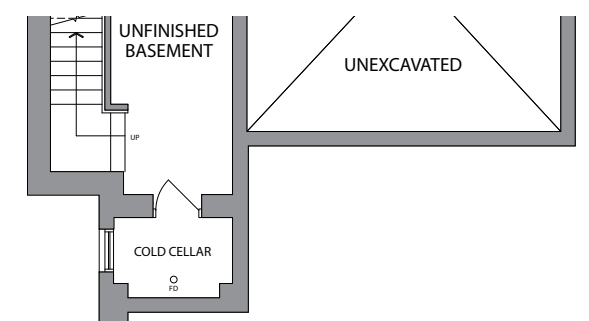

ELEVATION C
3075
SQUARE FEET

THE BLUE DAWN (38-02)

ELEVATION A
3075
SQUARE FEET

ELEVATION B
3100
SQUARE FEET

ELEVATION C
3075
SQUARE FEET

INCLUDES 7 SQ.FT. OPEN AREA

38'

GROUND FLOOR ELEV. A

GROUND FLOOR ELEV. B

GROUND FLOOR ELEV. C

SECOND FLOOR ELEV. A

SECOND FLOOR ELEV. B

SECOND FLOOR ELEV. C

BASEMENT ELEV. A

BASEMENT ELEV. B

BASEMENT ELEV. C