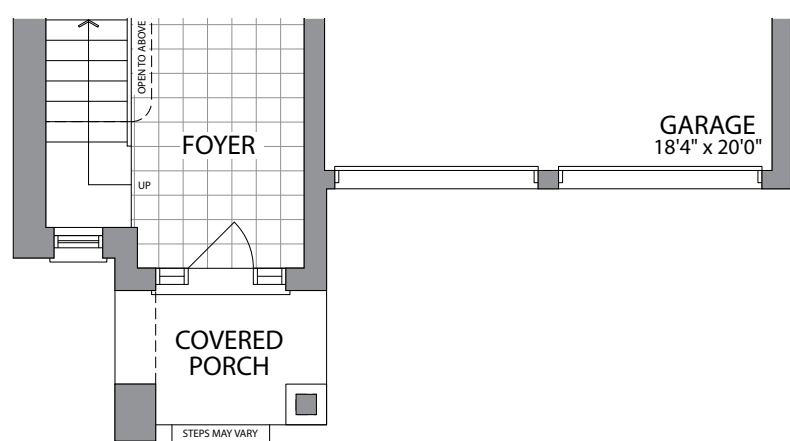

GROUND FLOOR ELEV. C