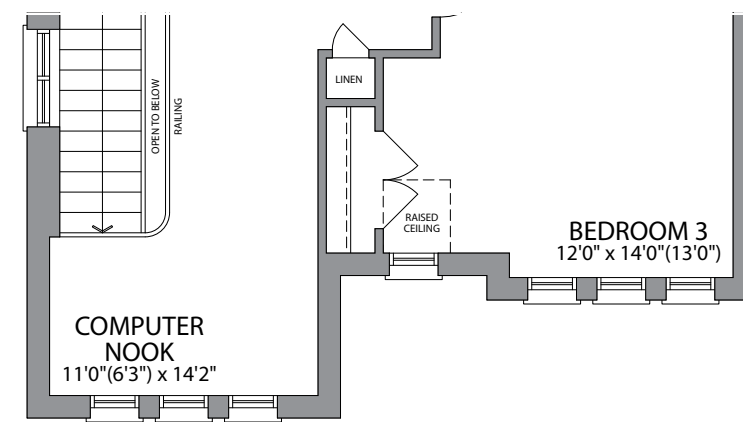

SECOND FLOOR ELEV. B