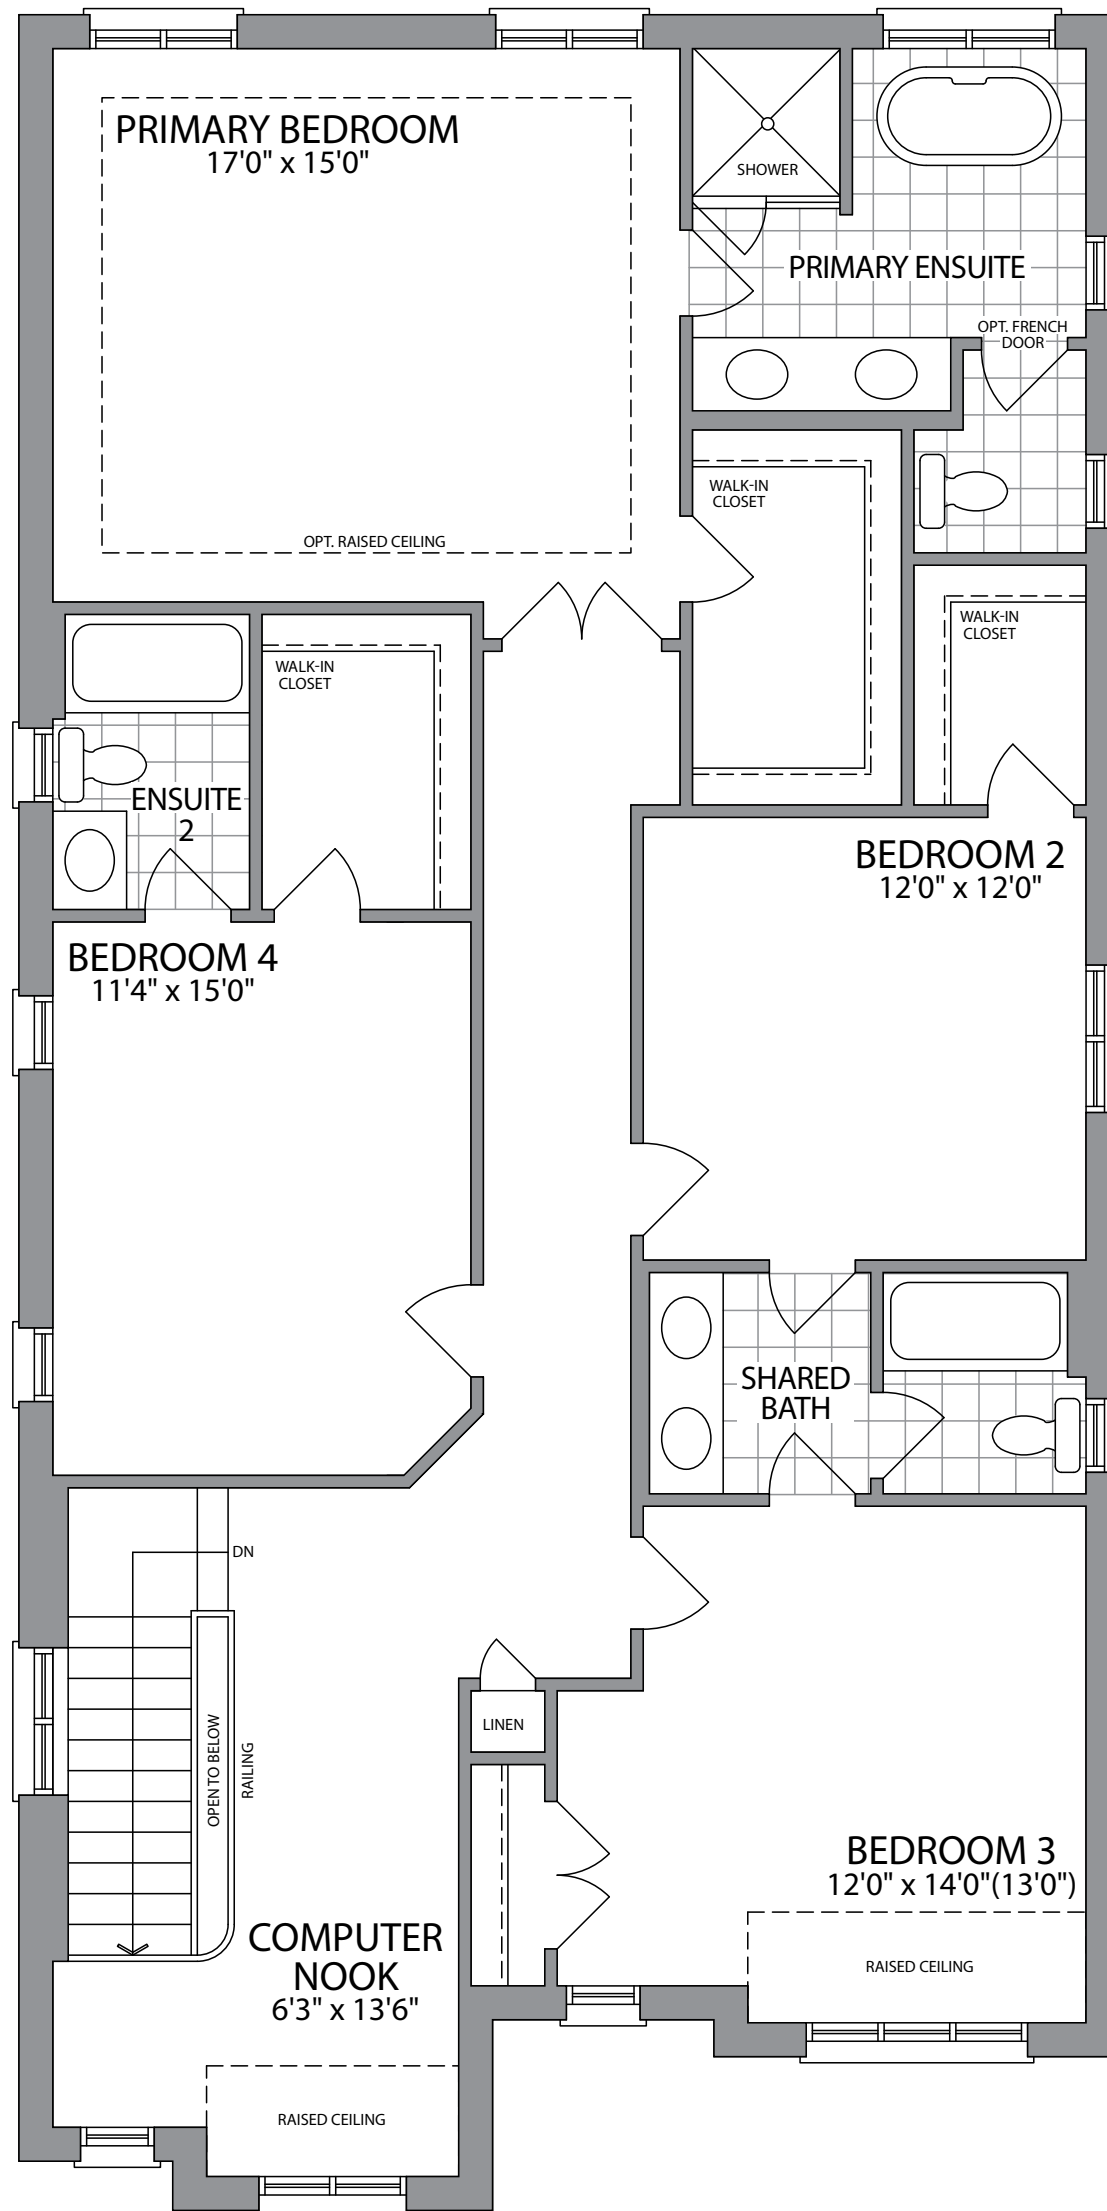

THE BLUE DAWN (38-02)

ROYALPINEHOMES.COM

ELEVATION A
3075
SQUARE FEET

THE BLUE DAWN (38-02)

THE BLUE DAWN (38-02)

38'

ELEVATION B
3100
SQUARE FEET

38'

ELEVATION C
3075
SQUARE FEET

THE BLUE DAWN (38-02)

ELEVATION A
3075
SQUARE FEET

ELEVATION B
3100
SQUARE FEET

ELEVATION C
3075
SQUARE FEET

INCLUDES 7 SQ.FT. OPEN AREA

38'

GROUND FLOOR ELEV. A

GROUND FLOOR ELEV. B

GROUND FLOOR ELEV. C

SECOND FLOOR ELEV. A

SECOND FLOOR ELEV. B

SECOND FLOOR ELEV. C

BASEMENT ELEV. A

BASEMENT ELEV. B

BASEMENT ELEV. C