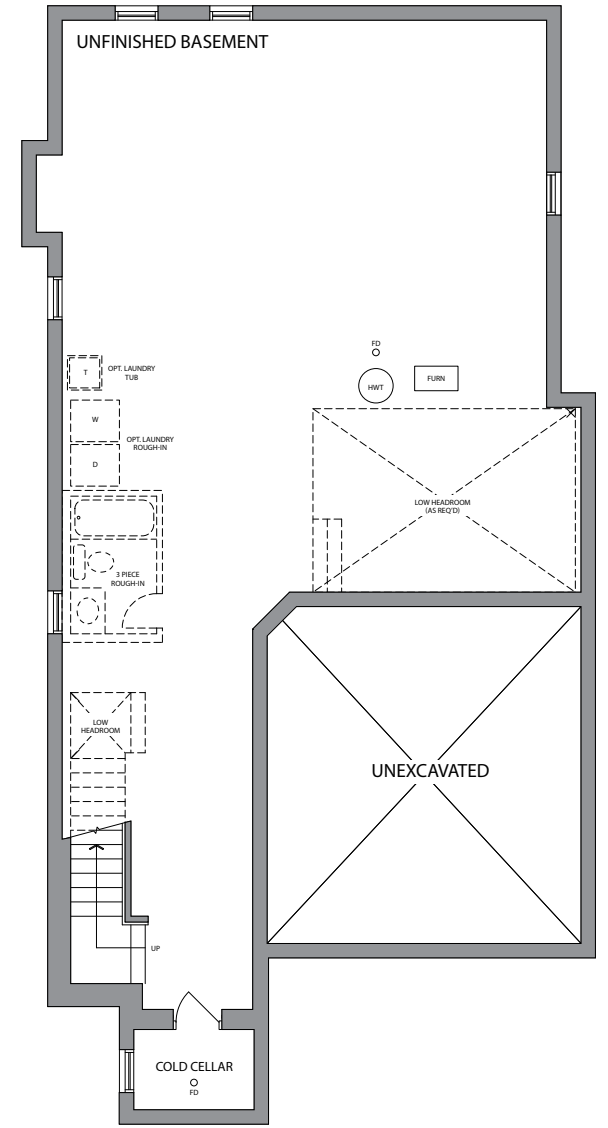

THE BLUE DAWN (38-02)

ROYALPINEHOMES.COM

ELEVATION A
3075
SQUARE FEET

THE BLUE DAWN (38-02)

THE BLUE DAWN (38-02)

38'

ELEVATION B
3100
SQUARE FEET

38'

ELEVATION C
3075
SQUARE FEET

THE BLUE DAWN (38-02)

ELEVATION A
3075
SQUARE FEET

ELEVATION B
3100
SQUARE FEET

ELEVATION C
3075
SQUARE FEET

INCLUDES 7 SQ.FT. OPEN AREA

38'

GROUND FLOOR ELEV. A

GROUND FLOOR ELEV. B

GROUND FLOOR ELEV. C

SECOND FLOOR ELEV. A

SECOND FLOOR ELEV. B

SECOND FLOOR ELEV. C

BASEMENT ELEV. A

BASEMENT ELEV. B

BASEMENT ELEV. C