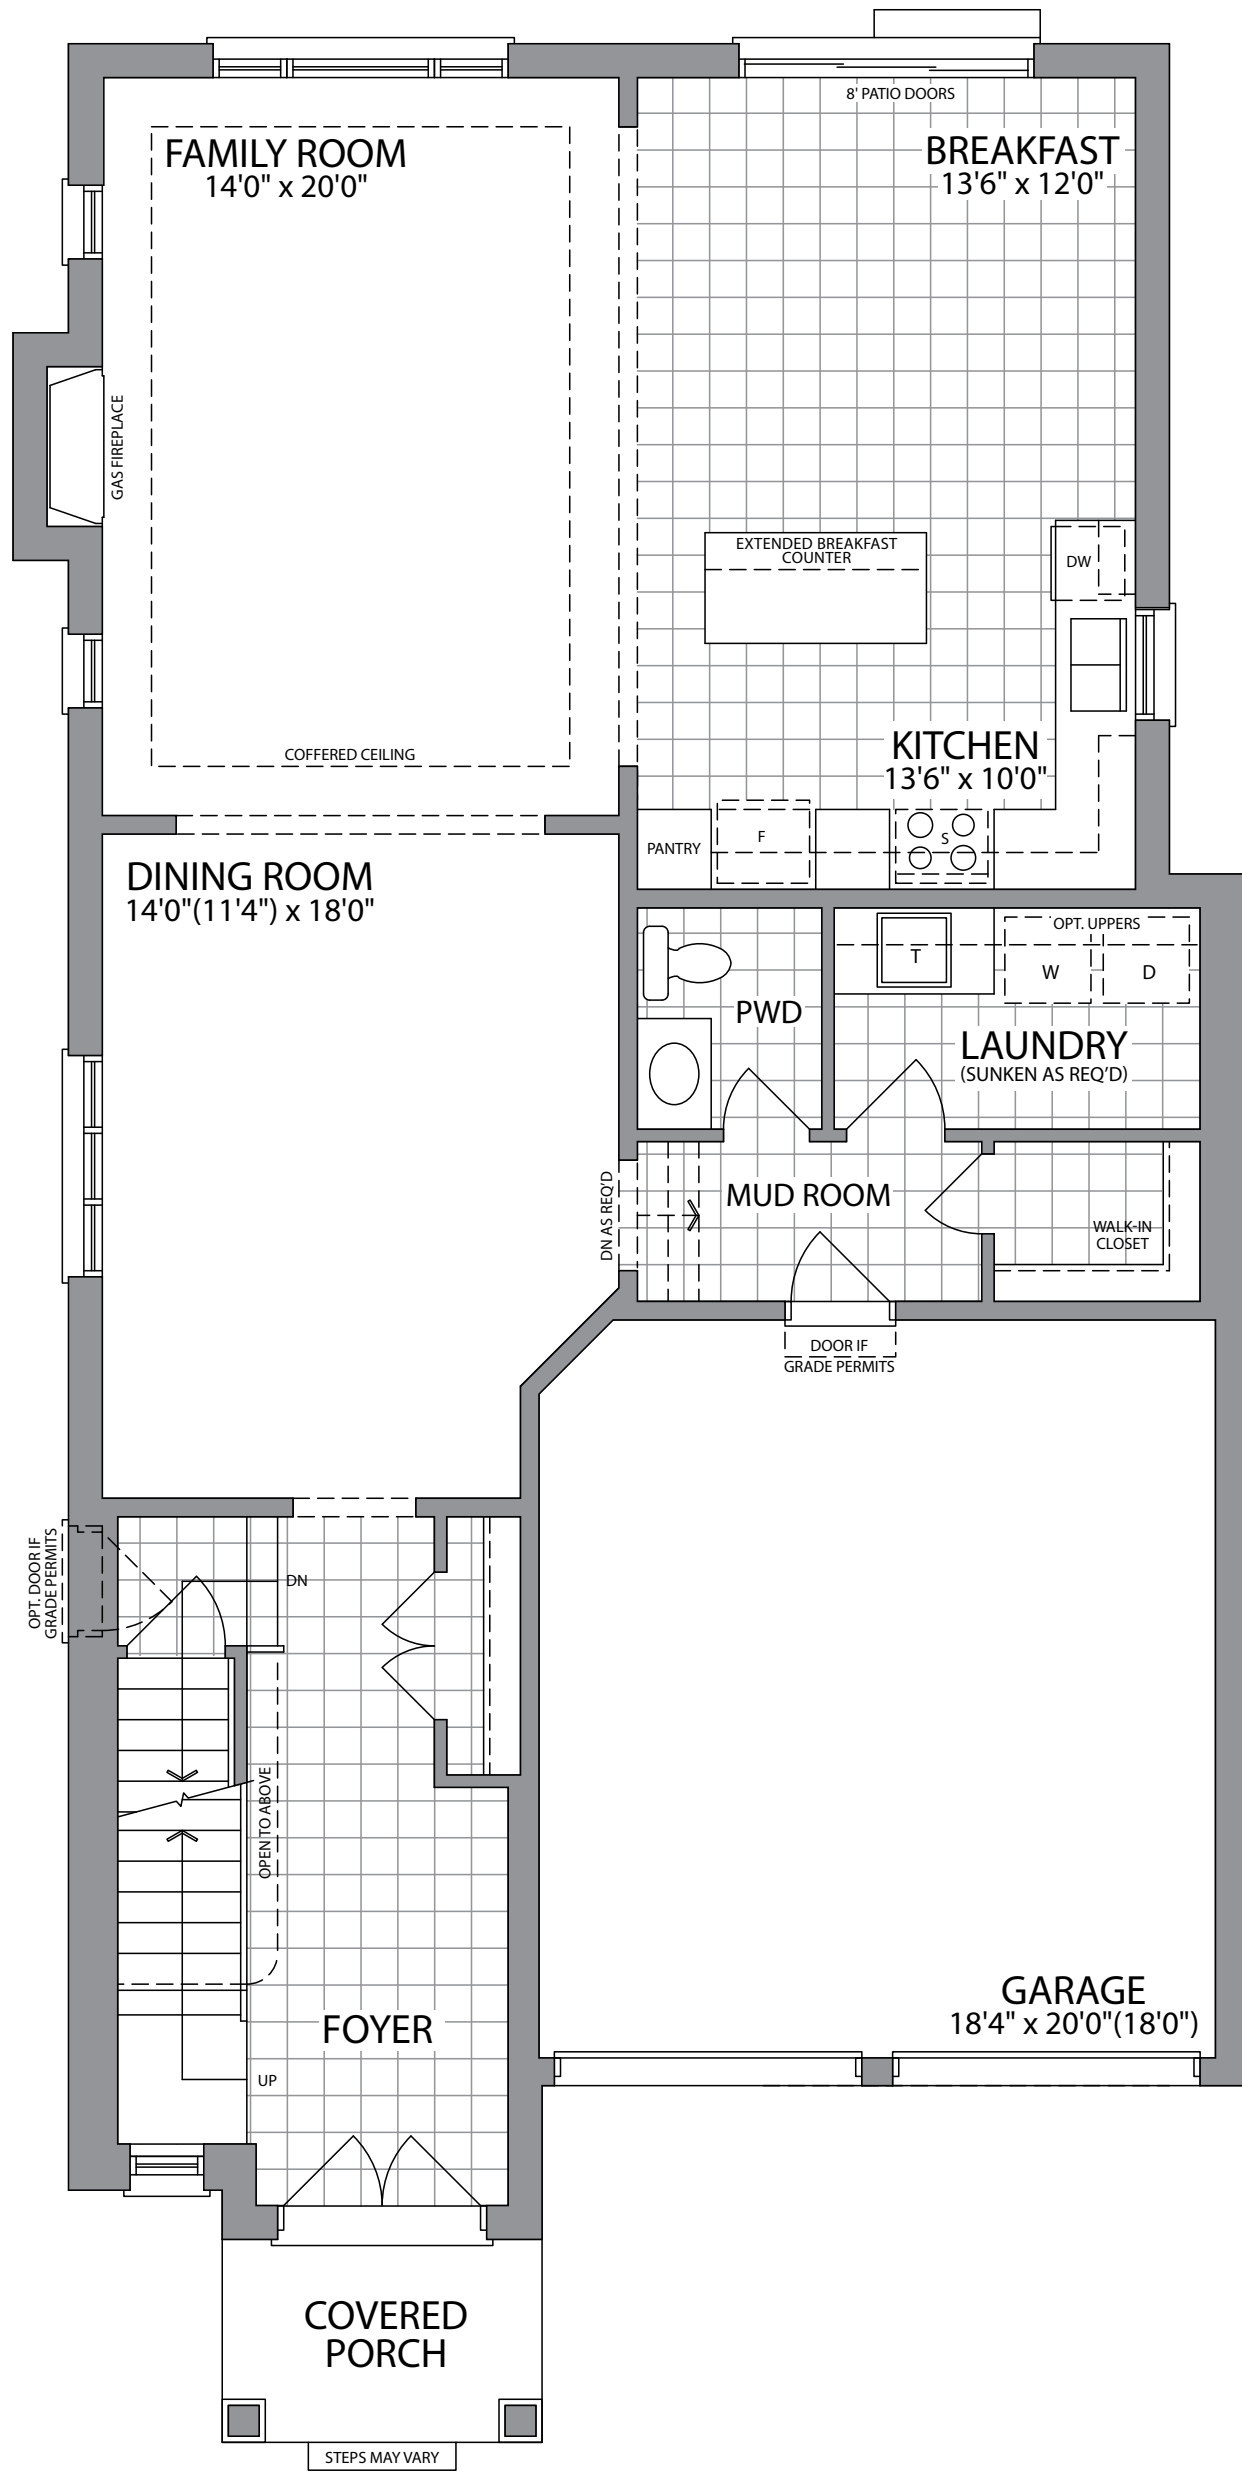

THE BLUE DAWN (38-02)

ROYALPINEHOMES.COM

ELEVATION A
3075
SQUARE FEET

THE BLUE DAWN (38-02)

THE BLUE DAWN (38-02)

38'

ELEVATION B
3100
SQUARE FEET

38'

ELEVATION C
3075
SQUARE FEET

THE BLUE DAWN (38-02)

ELEVATION A
3075
SQUARE FEET

ELEVATION B
3100
SQUARE FEET

ELEVATION C
3075
SQUARE FEET

INCLUDES 7 SQ.FT. OPEN AREA

38'

GROUND FLOOR ELEV. A

GROUND FLOOR ELEV. B

GROUND FLOOR ELEV. C

SECOND FLOOR ELEV. A

SECOND FLOOR ELEV. B

SECOND FLOOR ELEV. C

BASEMENT ELEV. A

BASEMENT ELEV. B

BASEMENT ELEV. C