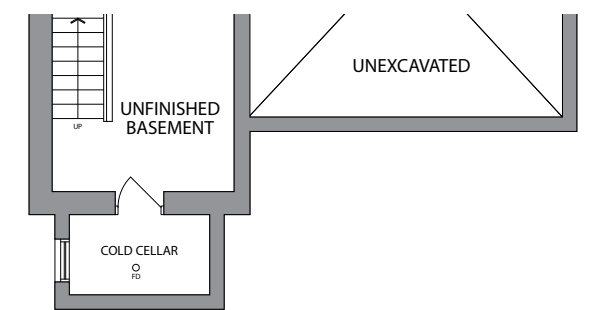

ELEVATION C
3075
SQUARE FEET

THE BLUE DAWN (38-02)

ELEVATION A
3075
SQUARE FEET

ELEVATION B
3100
SQUARE FEET

ELEVATION C
3075
SQUARE FEET

INCLUDES 7 SQ.FT. OPEN AREA

38'

GROUND FLOOR ELEV. A

GROUND FLOOR ELEV. B

GROUND FLOOR ELEV. C

SECOND FLOOR ELEV. A

SECOND FLOOR ELEV. B

SECOND FLOOR ELEV. C

BASEMENT ELEV. A

BASEMENT ELEV. B

BASEMENT ELEV. C